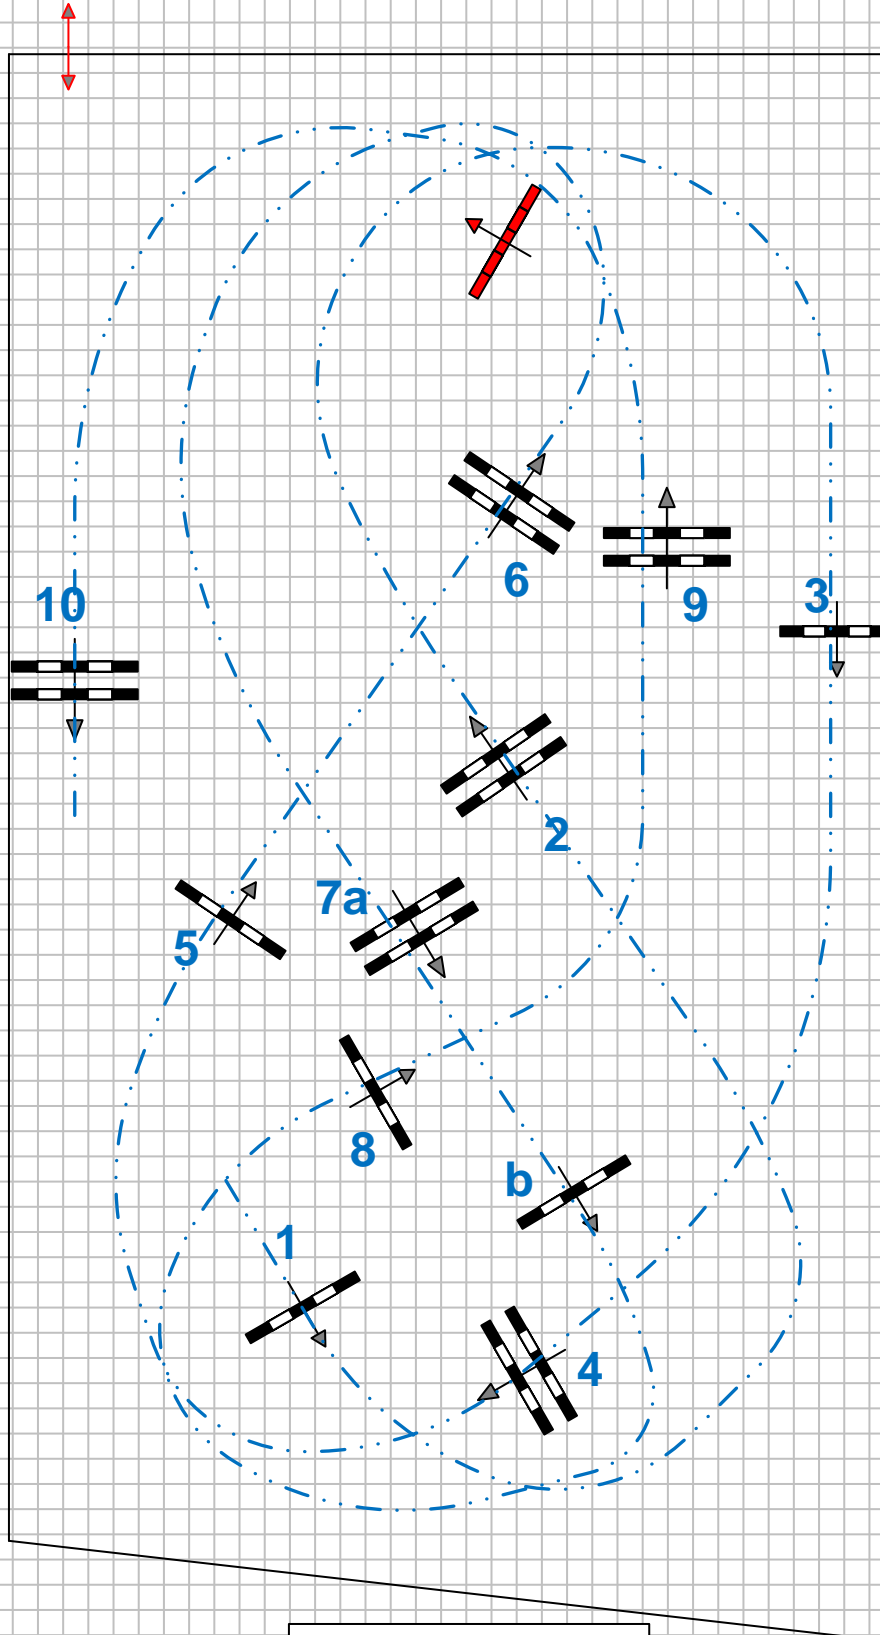

PRUEBA: 1,00

Table: A
National RG: ACC
FEI RG / Art. 238.2.1
Height: 1,00 m

Speed: 300 m/min
Length: 385 m
Time allowed: 77 sec
Time limit: 154 sec

Obstacles: 10
Efforts: 11
Penalty sec:
Closed combination:

:
Length: m
Time allowed: 0 sec
Time limit: 0 sec

**DOMINGO 1
OCTUBRE**

CD TEAM:
David Veloso
Paloma Aldir
Silvia Diaz
Alba Montero

JURADO