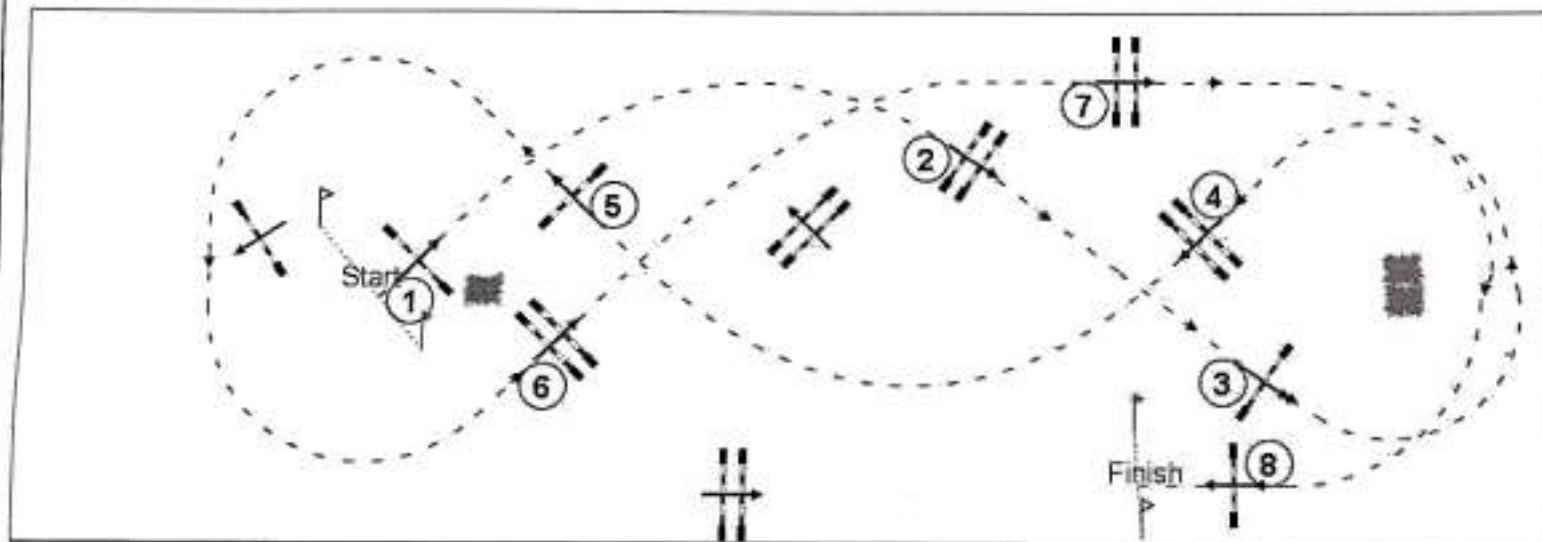

## Course Details

First Round

Fences: 1 - 8

Distance: 337.0m Speed: 300m/min

Time Allowed: 67s Time Limit: 134s

© JAVIER JERI LEIGH

FEI Course Designer

Jury

(100m, 35m)

ONE TO GO  
EQUESTRIAN SERVICES

CONTRIBUTED BY  
STRIDES  
COURSE DESIGN