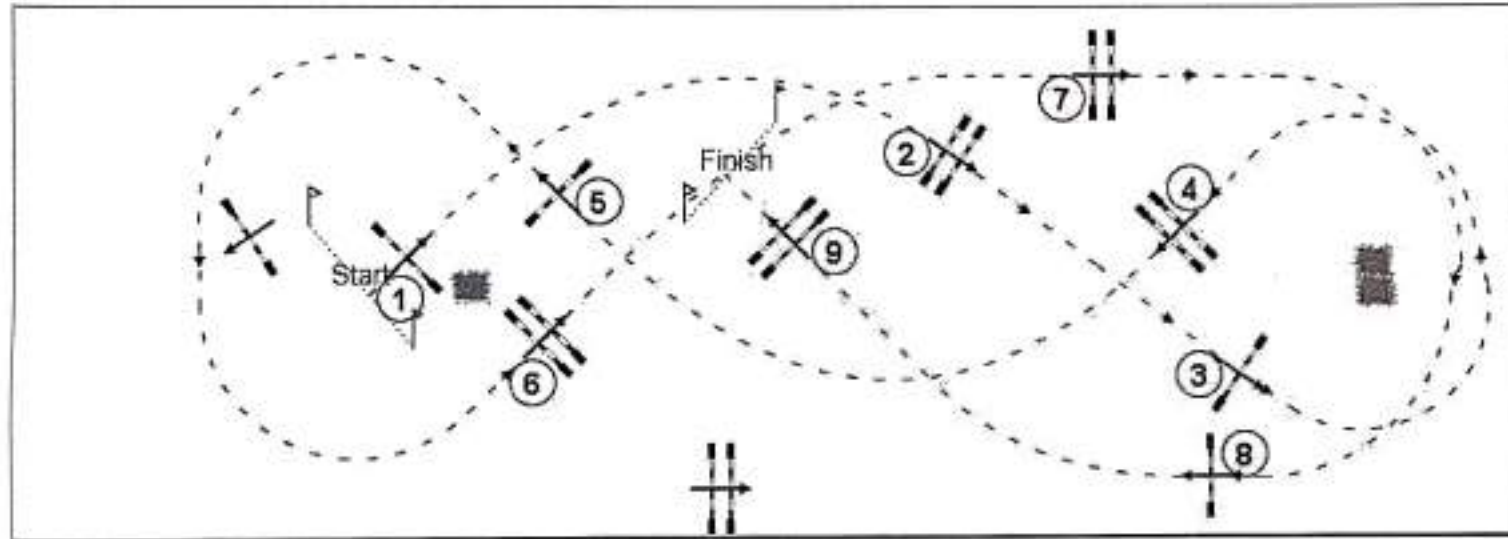

2 VENTA LA RUBIA

Class: 6 80 on 2 Jul 2022

Level: 80, article: TABLA A CC

Course Details

Course

Fences: 1 - 9

Distance: 369.0m Speed: 325m/min

Time Allowed: 68s Time Limit: 136s

JAVIER JERI LEIGH

FEI Course Designer

Jury

(100m, 35m)

ONE
TO GO
EQUESTRIAN SERVICES

GENERATED BY
STRIDES
COURSE DESIGN