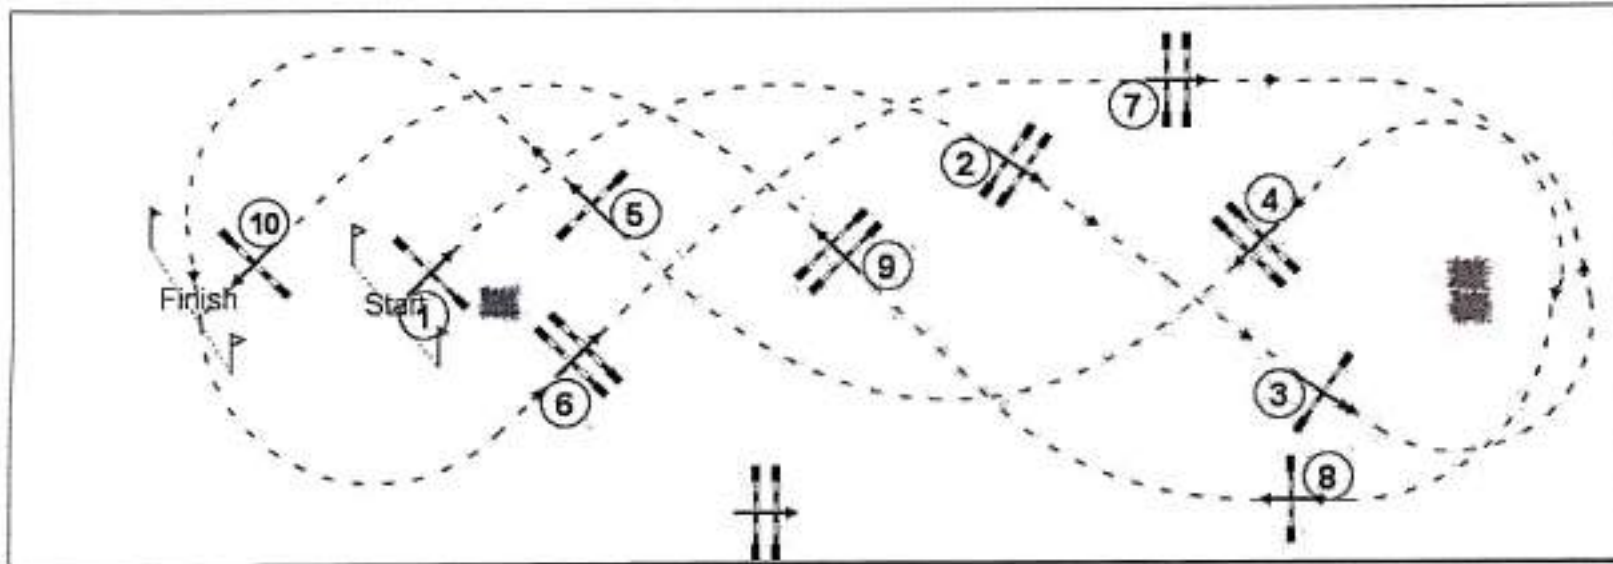

Class: 6 100 on 2 Jul 2022  
Level: 100, article: TABLA A CC

**Course Details**

**Course**

**Fences: 1 - 10**

Distance: 411.0m Speed: 325m/min

Time Allowed: 76s Time Limit: 152s

In  
Out

JAVIER JERI LEIGH

Jury

(100m, 35m)