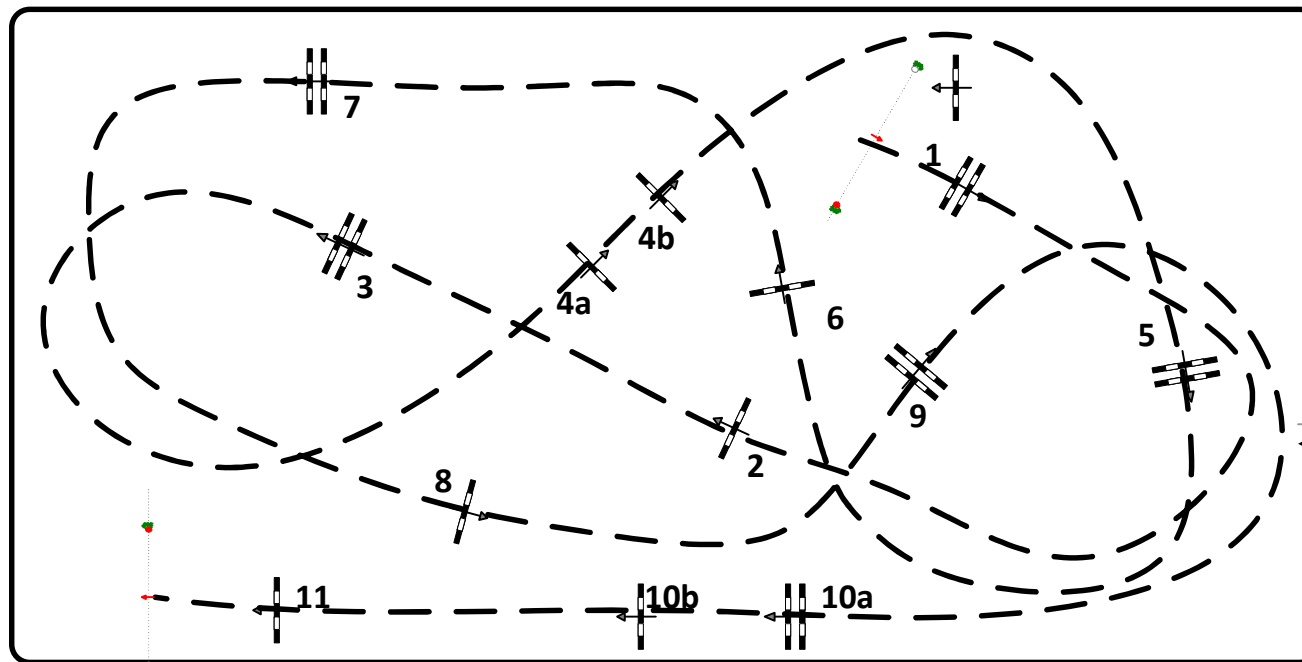

# TROFEO F.H.M. CSTE.NUEVA CARTUJA

Course Designer  
Iciar Feria Parejo

Class No.: 5

1,30

Competition against the clock

sábado, 21 de enero de 2023

Start: 0:00

Table: A  
National RG:  
FEI RG / Art. 238.2.1  
Height: 1,30 m

Speed: 350 m/min  
Length: 525 m  
Time allowed: 90 sec  
Time limit: 180 sec

Obstacles: 11  
Efforts: 13  
Penalty sec:  
Closed combination:

1st Jump-off:  
Length: 0 m  
Time allowed: 0 sec  
Time limit: 0 sec

2nd Jump-off:  
Length: 0 m  
Time allowed: 0 sec  
Time limit: 0 sec

(100 X 50)

In / Out

JURY