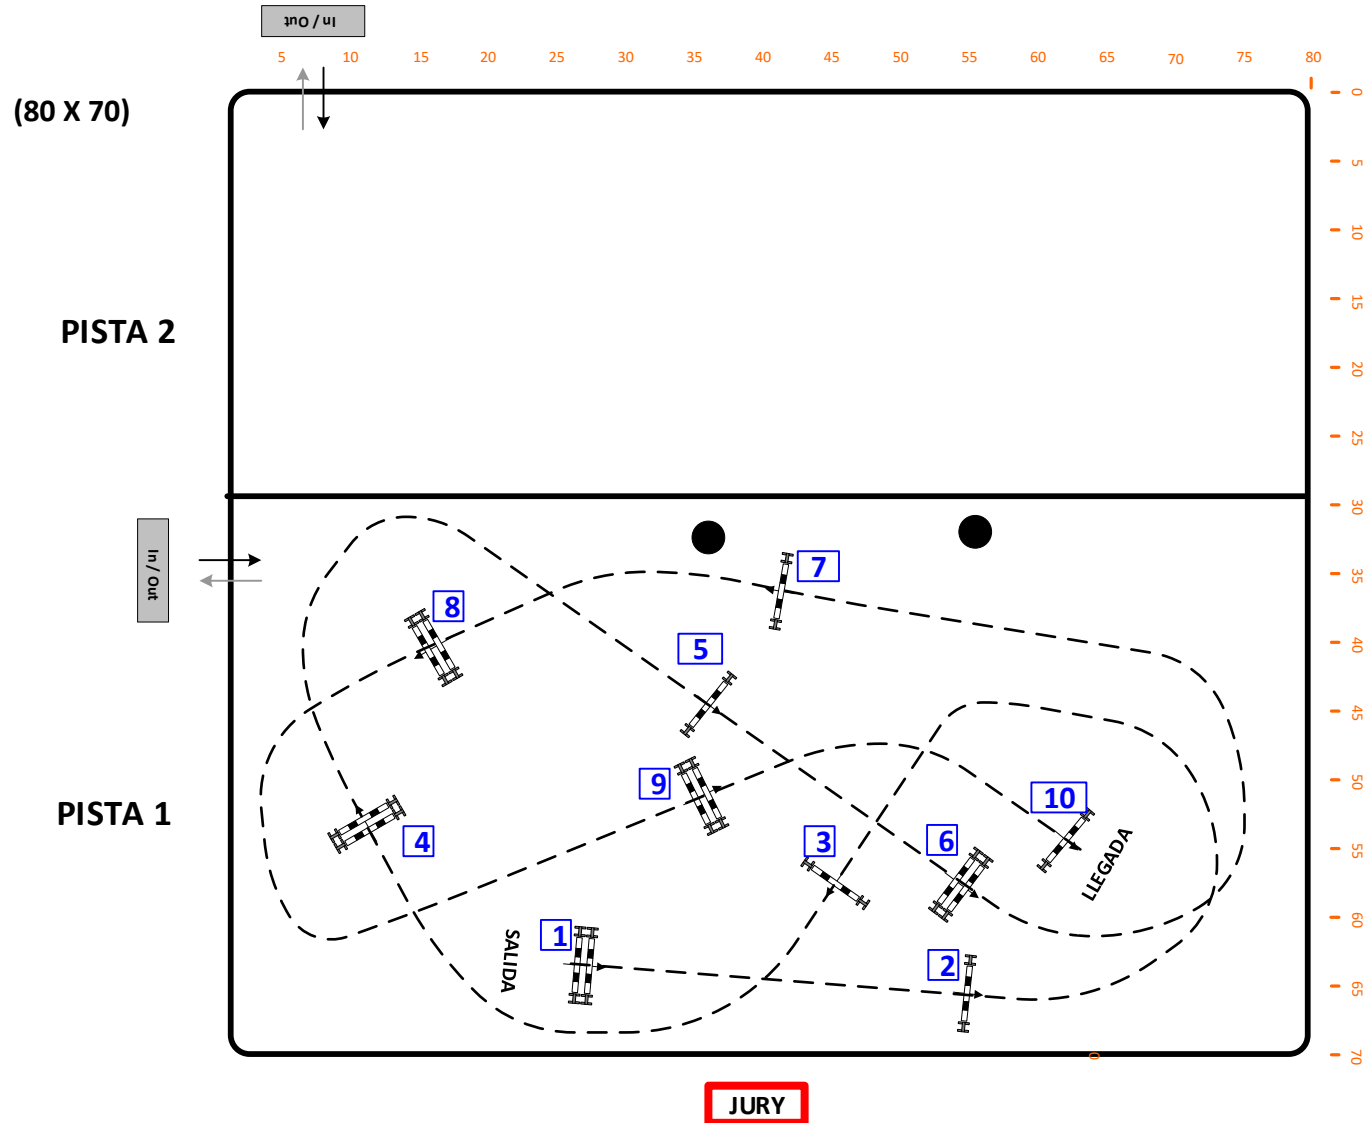

# CSNP1-29 TROFEO INFANTA ELENA 2023

Class No.: 0

A.c.c

sábado, 13 de mayo de 2023

Start: 0:00

Table: A  
National RG:  
FEI RG / Art. 238.2.1  
Height: 0.50/0.80 m

Speed: 230 m/min  
Length: 375 m  
Time allowed: 98 sec  
Time limit: 196 sec

Obstacles:  
Efforts:  
Penalty sec:  
Closed combination:

1st Jump-off:  
Length: 0 m  
Time allowed: 0 sec  
Time limit: 0 sec

2nd Jump-off:  
Length: 0 m  
Time allowed: 0 sec  
Time limit: 0 sec

UCJC  
SPORTS CLUB

OPEN 1 Y OPEN 2

Diseñador de recorrido  
Ángel R. Gálvez Cercas  
argalvez@hotmail.com