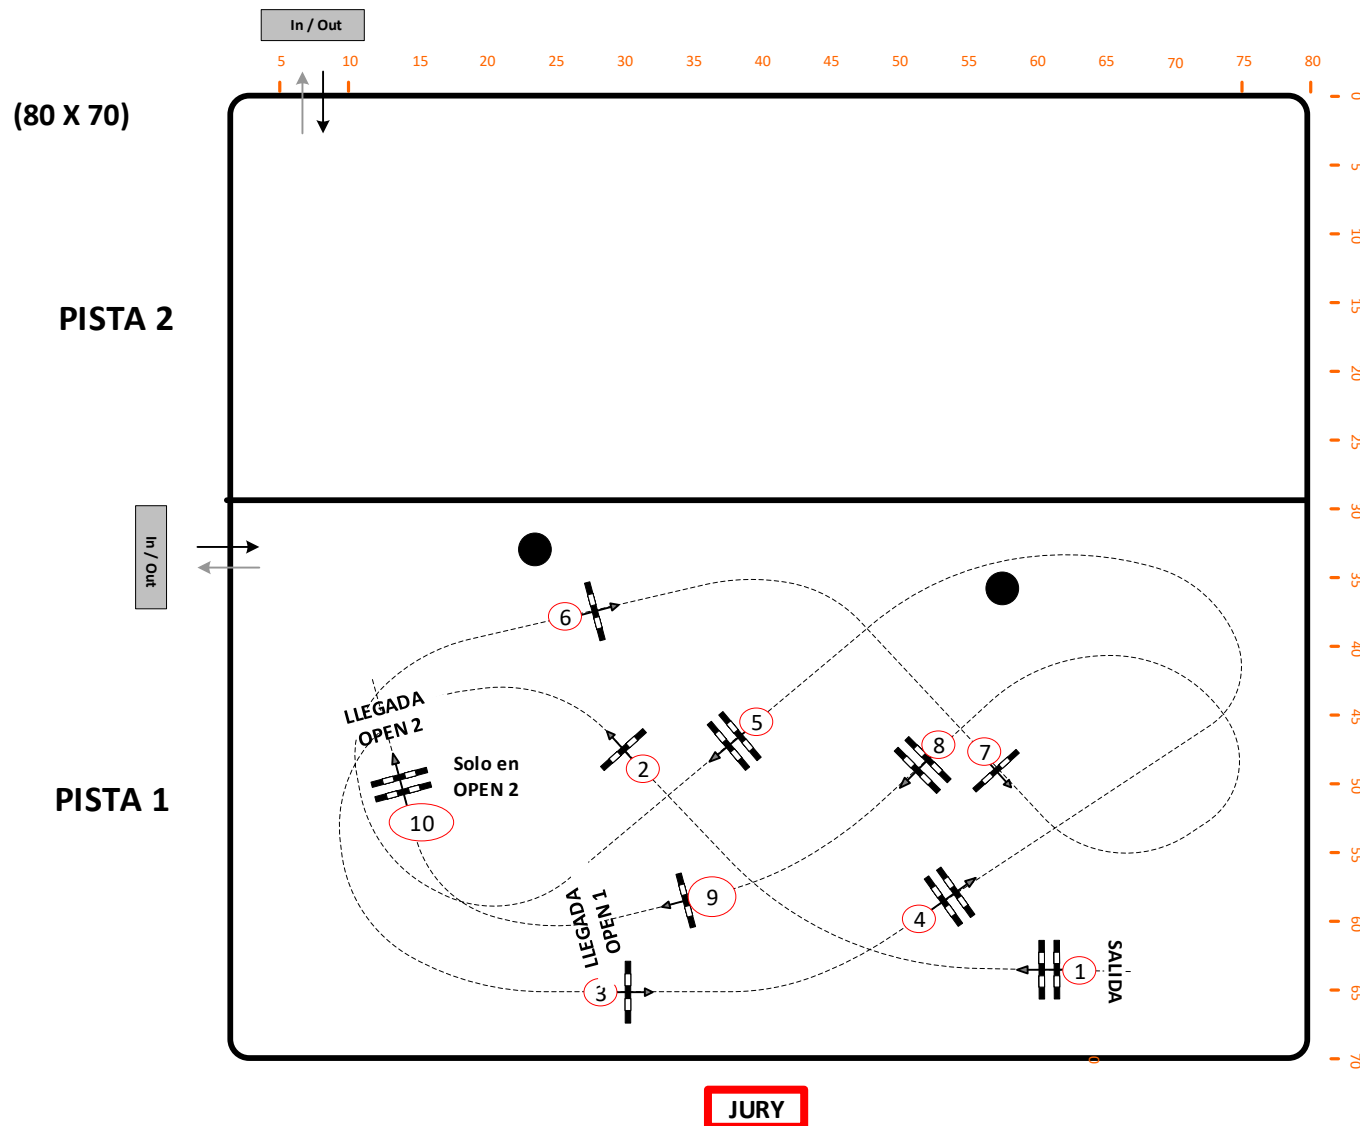

CSNP1-29 TROFEO INFANTA ELENA 2023

Class No.: 0

A.c.c

domingo, 14 de mayo de 2023

Start: 0:00

Table: A
National RG:
FEI RG / Art. 238.2.1
Height: 0.50-0.80 m

Speed: 230 m/min
Length: 360 m
Time allowed: 94 sec
Time limit: 188 sec

Obstacles:
Efforts:
Penalty sec:
Closed combination:

1st Jump-off: 9-5-6-4ab-2-3.
Length: 300 m
Time allowed: 79 sec
Time limit: 158 sec

2nd Jump-off:
Length: 0 m
Time allowed: 0 sec
Time limit: 0 sec

UCJC
SPORTS CLUB

OPEN 1 Y OPEN 2

Diseñador de recorrido
Ángel R. Gálvez Cercas
argalvez@hotmail.com