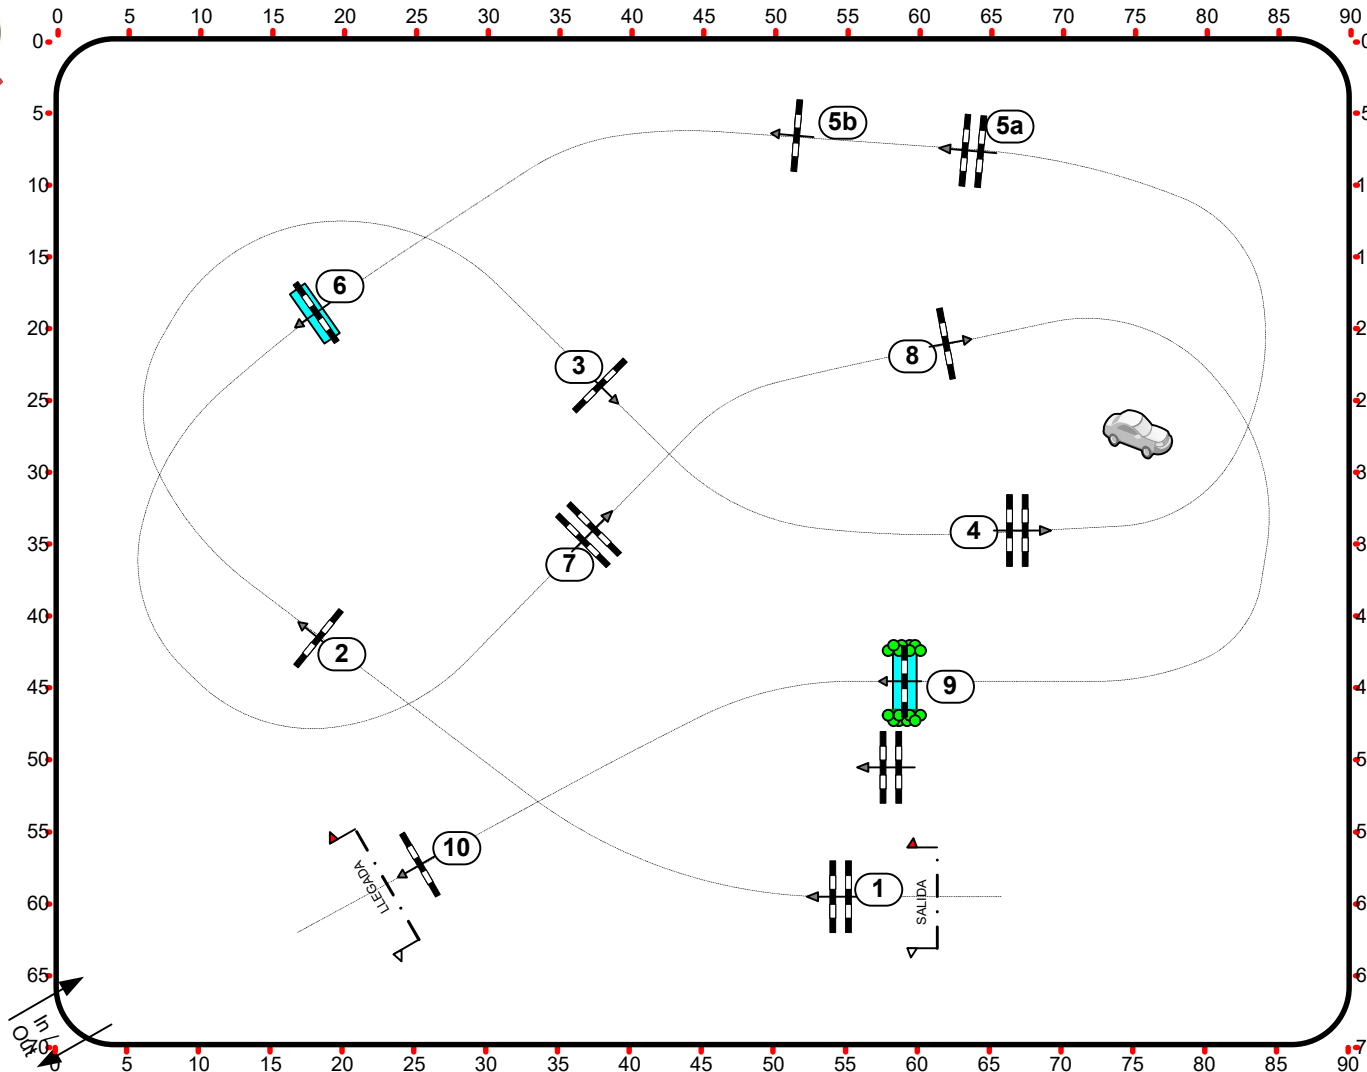

# CAMPEONATO DE ESPAÑA DE PONIS 2024

20/06/2024

Class No.: C\*

TOMA DE CONTACTO

A con cronometro sin desempate

00:00

Table: A  
National RG:  
FEI RG / Art. 238.2.1  
Height: 0.90 m

Speed: 325 m/min  
Length: 390 m  
Time allowed: 72 sec  
Time limit: 144 sec

Obstacles: 10  
Efforts: 11  
Penalty sec  
Closed combination:

Length: m  
Time allowed: 0 sec  
Time limit: 0 sec

2nd Jump-off:  
Length: 0 m  
Time allowed: 0 sec  
Time limit: 0 sec

**C.D: Maite Guaita / Team**