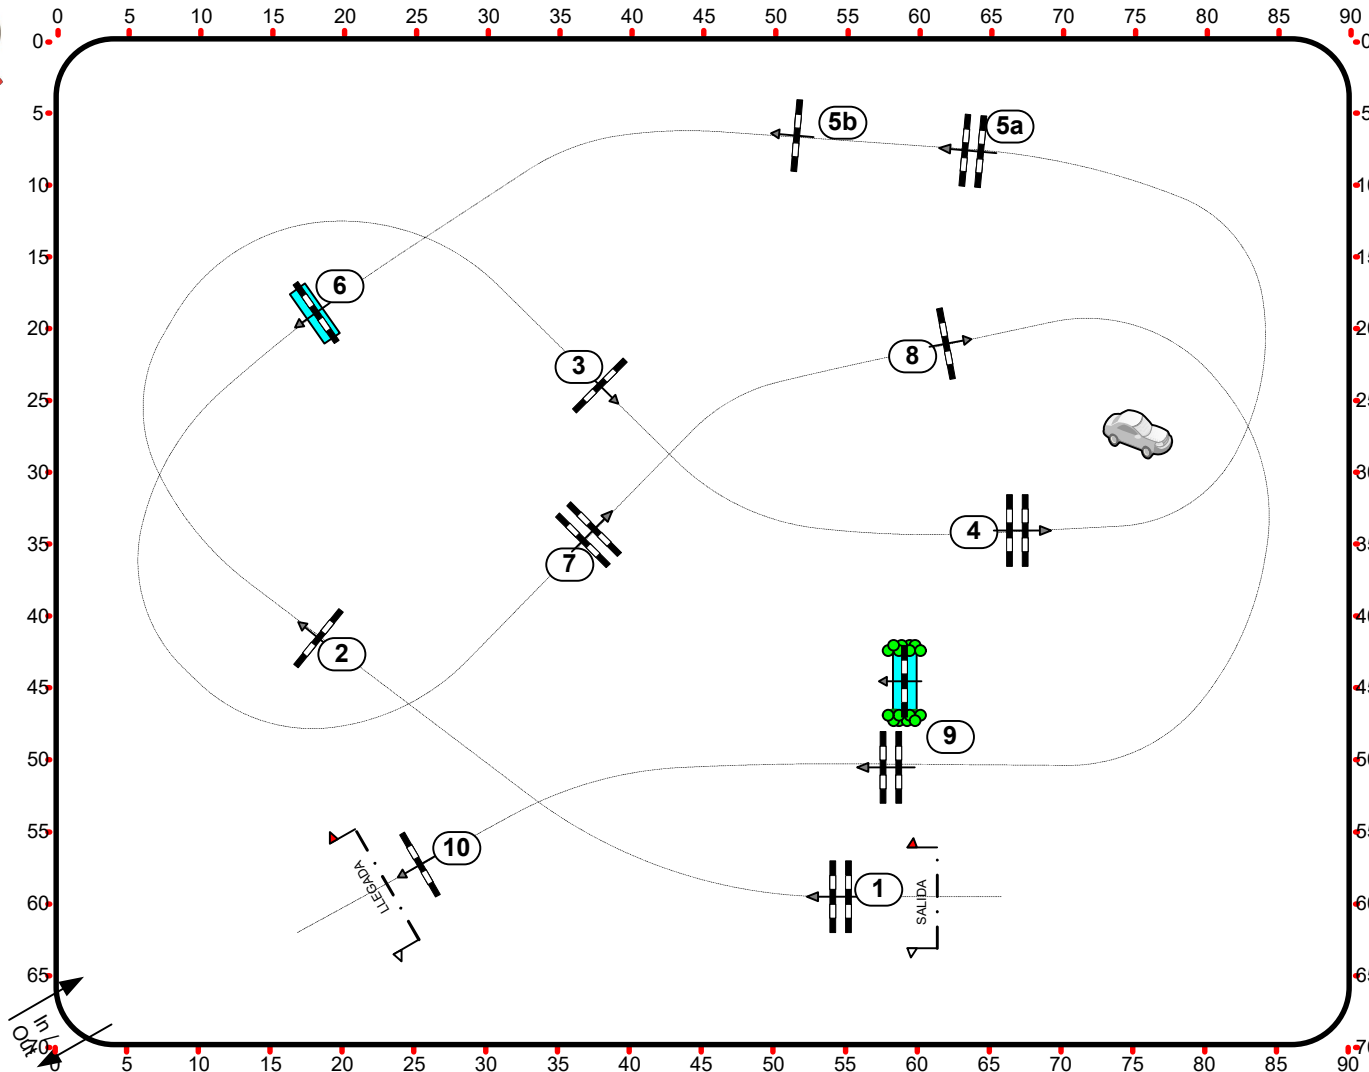

# CAMPEONATO DE ESPAÑA DE PONIS 2024

Class No.: C0\*  
desempate

TOMA DE CONTACTO

A con cronometro sin

20/06/2024

00:00

Table: A  
National RG:  
FEI RG / Art. 238.2.1  
Height: 0.85 m

Speed: 300 m/min  
Length: 390 m  
Time allowed: 78 sec  
Time limit: 156 sec

Obstacles: 10  
Efforts: 11  
Penalty sec  
Closed combination:

Length: m  
Time allowed: 0 sec  
Time limit: 0 sec

2nd Jump-off:  
Length: 0 m  
Time allowed: 0 sec  
Time limit: 0 sec

**C.D: Maite Guaita / Team**