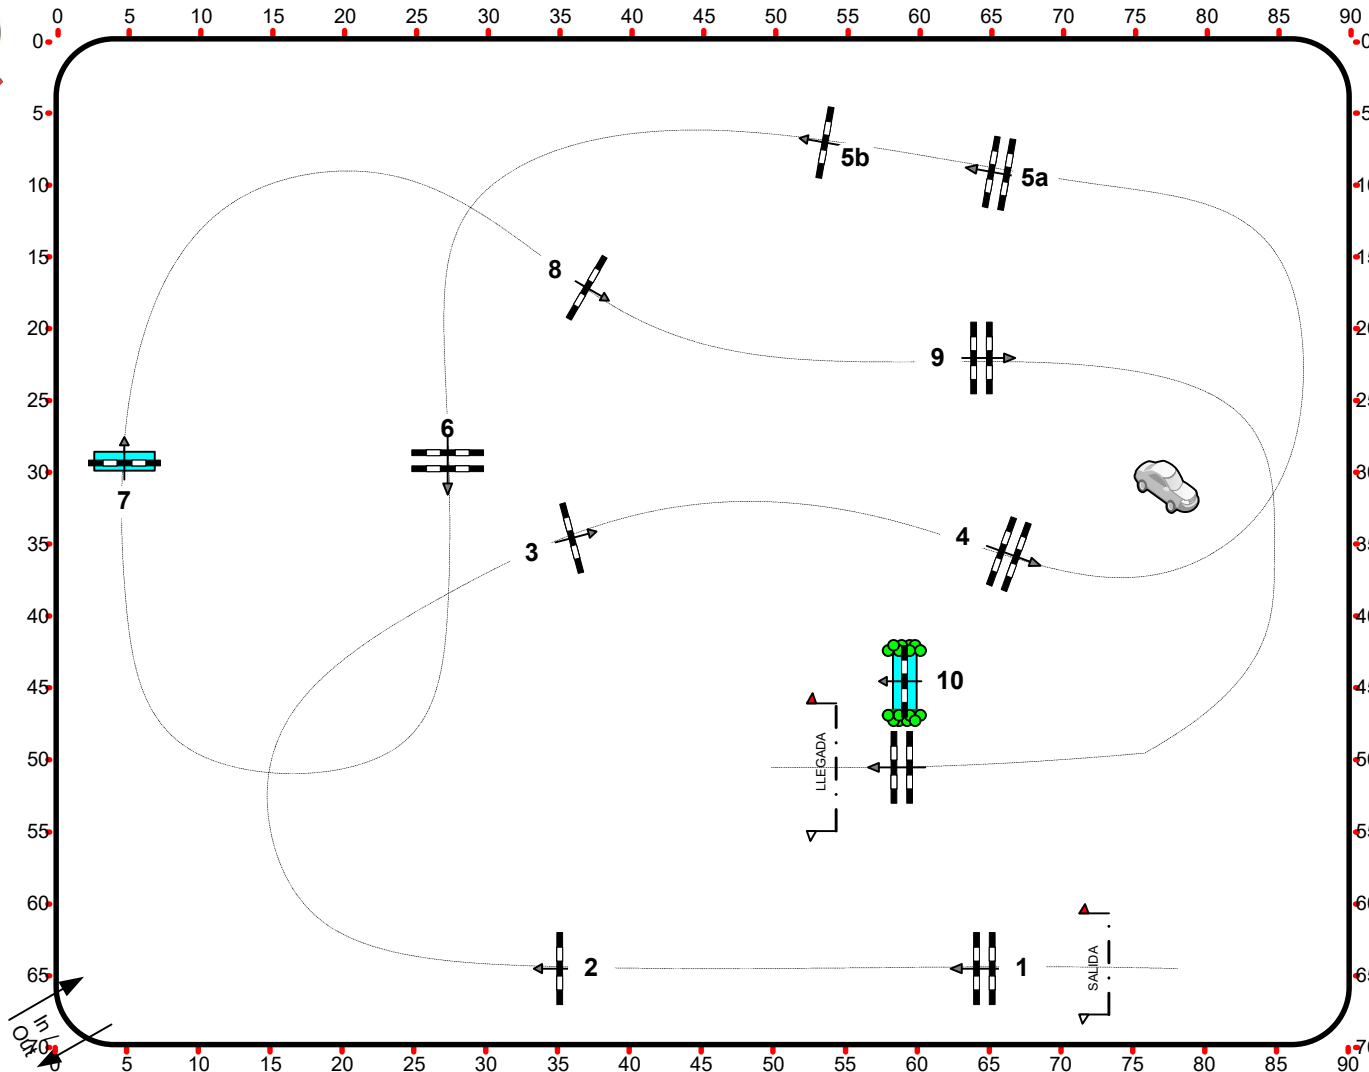

CAMPEONATO DE ESPAÑA DE PONIS 2024

20/06/2024

Class No.: D0*

TOMA DE CONTACTO

A con cronometro sin desempate

00:00

Table: A
National RG:
FEI RG / Art. 238.2.1
Height: 100 m

Speed: 325 m/min
Length: 425 m
Time allowed: 79 sec
Time limit: 158 sec

Obstacles: 10
Efforts: 11
Penalty sec
Closed combination:

Length: m
Time allowed: 0 sec
Time limit: 0 sec

2nd Jump-off:

Length: 0 m
Time allowed: 0 sec
Time limit: 0 sec

C.D: Maite Guaita / Team