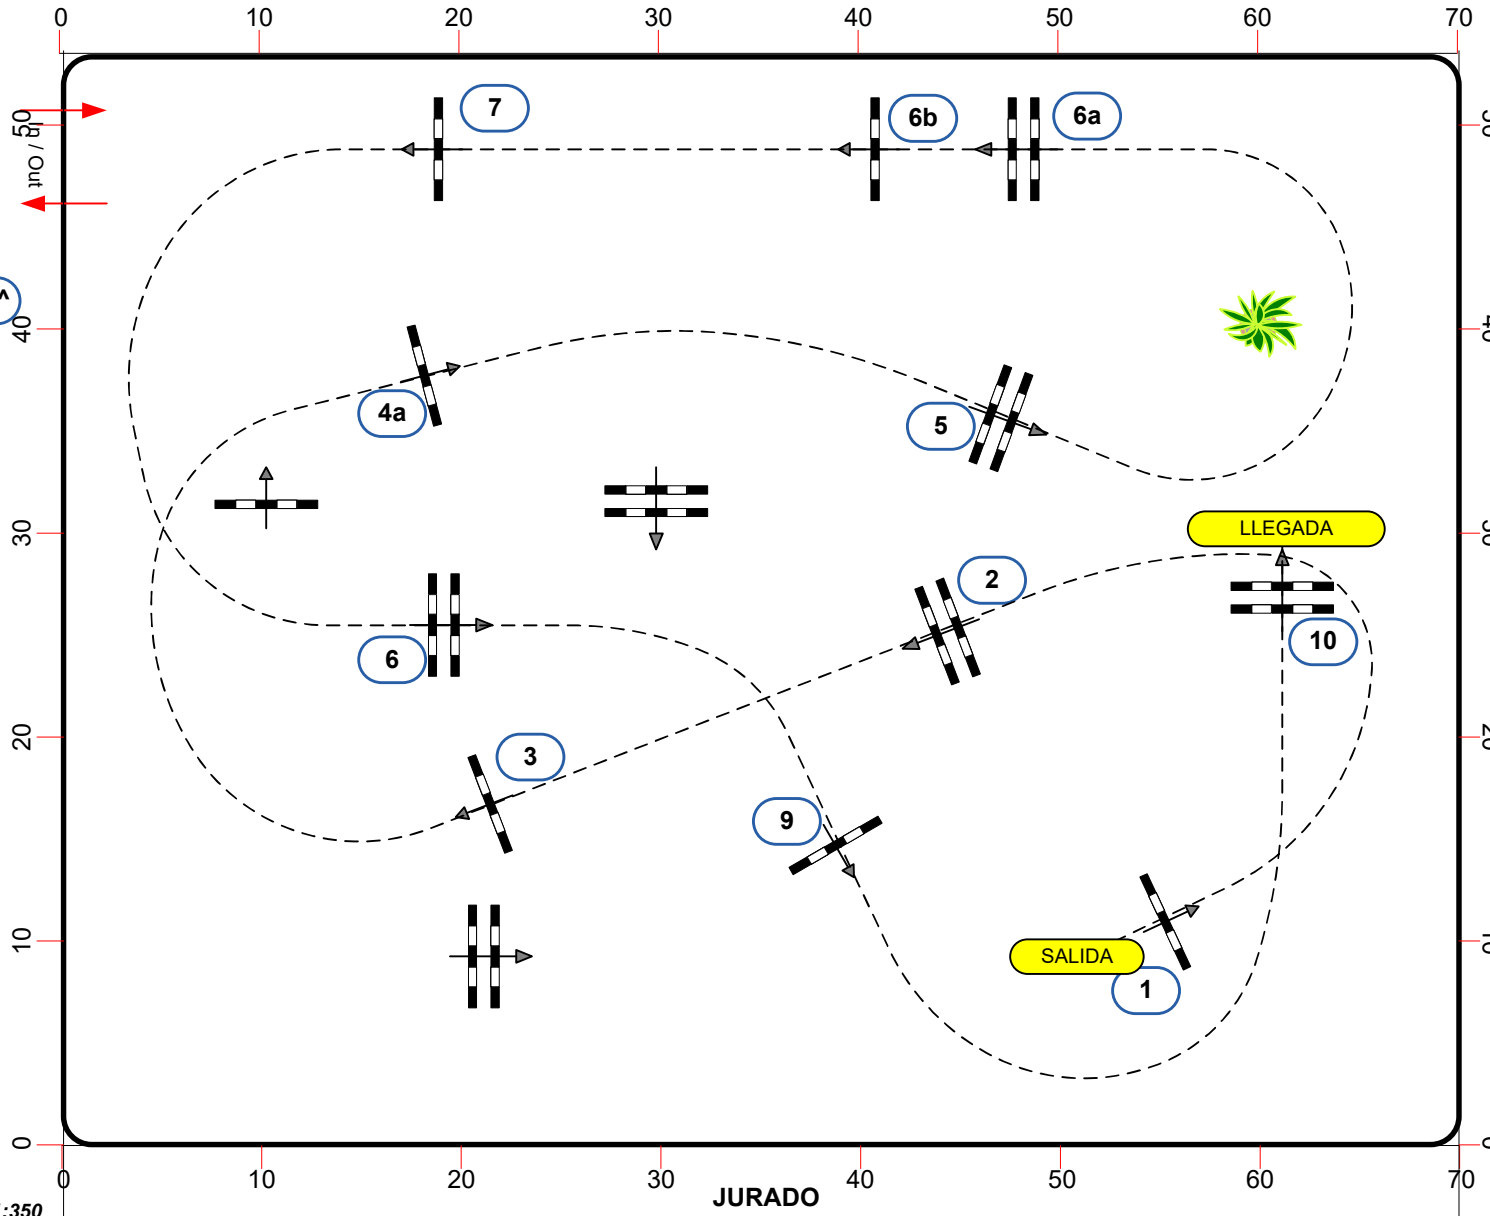

1º CALIF A 0^

Table: A
 National RG: ACC
 FEI RG / Art. 238.2.1
 Height: 0,45 m

Speed: 230 m/min
 Length: 310 m
 Time allowed: 81 sec
 Time limit: 162 sec

Obstacles: 10
 Efforts: 11
 Penalty sec
 Closed combination:

SCALE 1:350

JURADO

C.D: Maite Guaita / Team