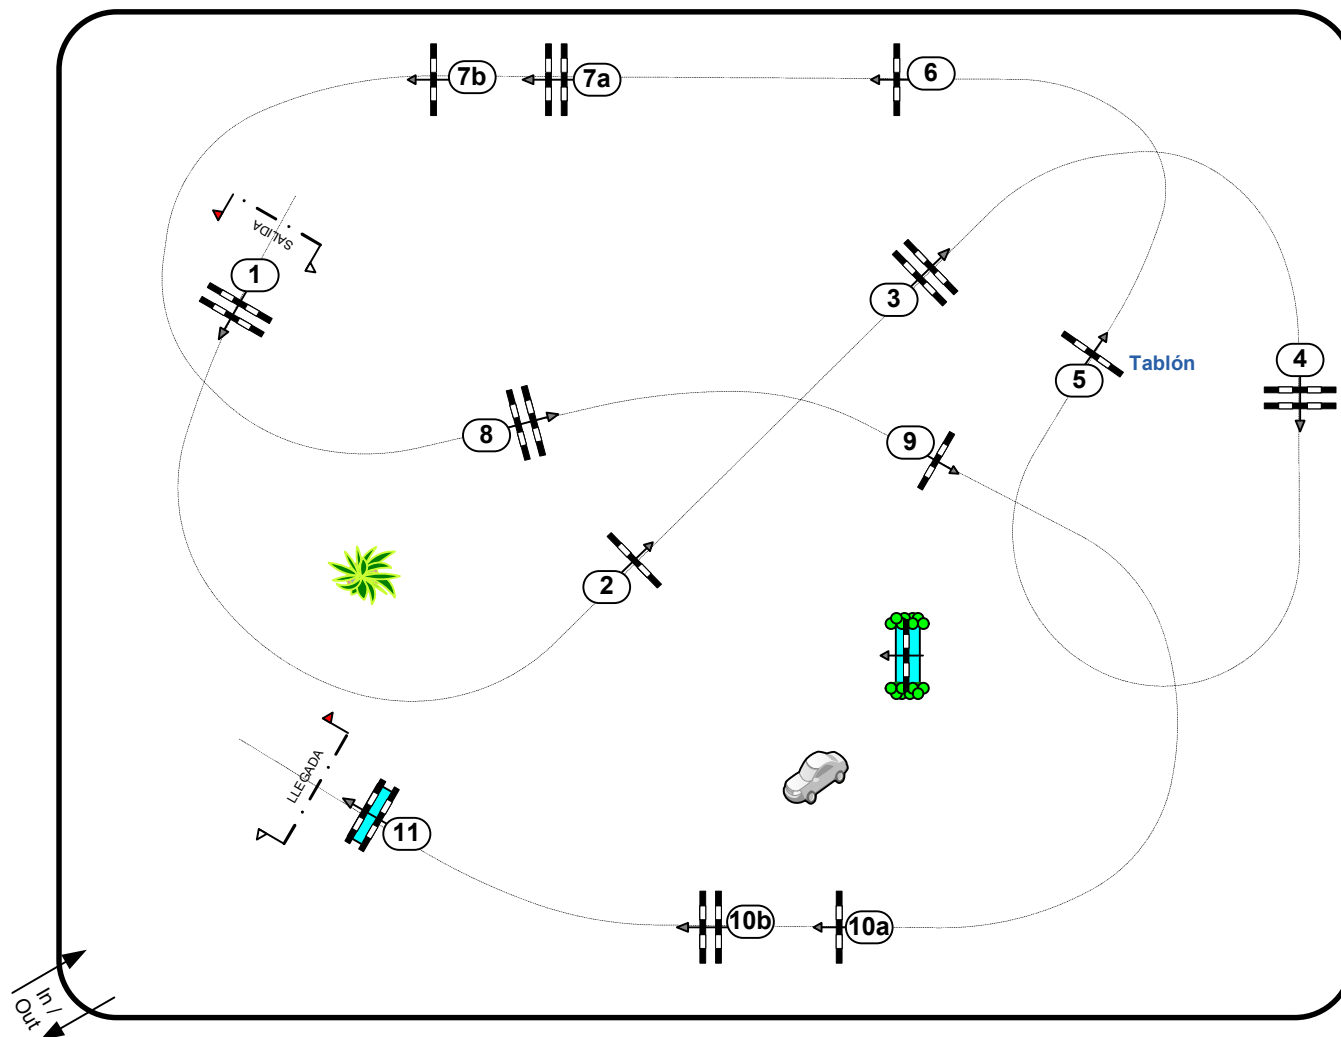

**21/06/2024**

Table: A  
National RG:  
FEI RG / Art. 238.2.1  
Height: 0,90 m

Speed: 300 m/min

Length: 380 m  
Time allowed: 76 sec  
Time limit: 152 sec

Obstacles: 11  
Efforts: 13  
Penalty sec  
Closed combination: