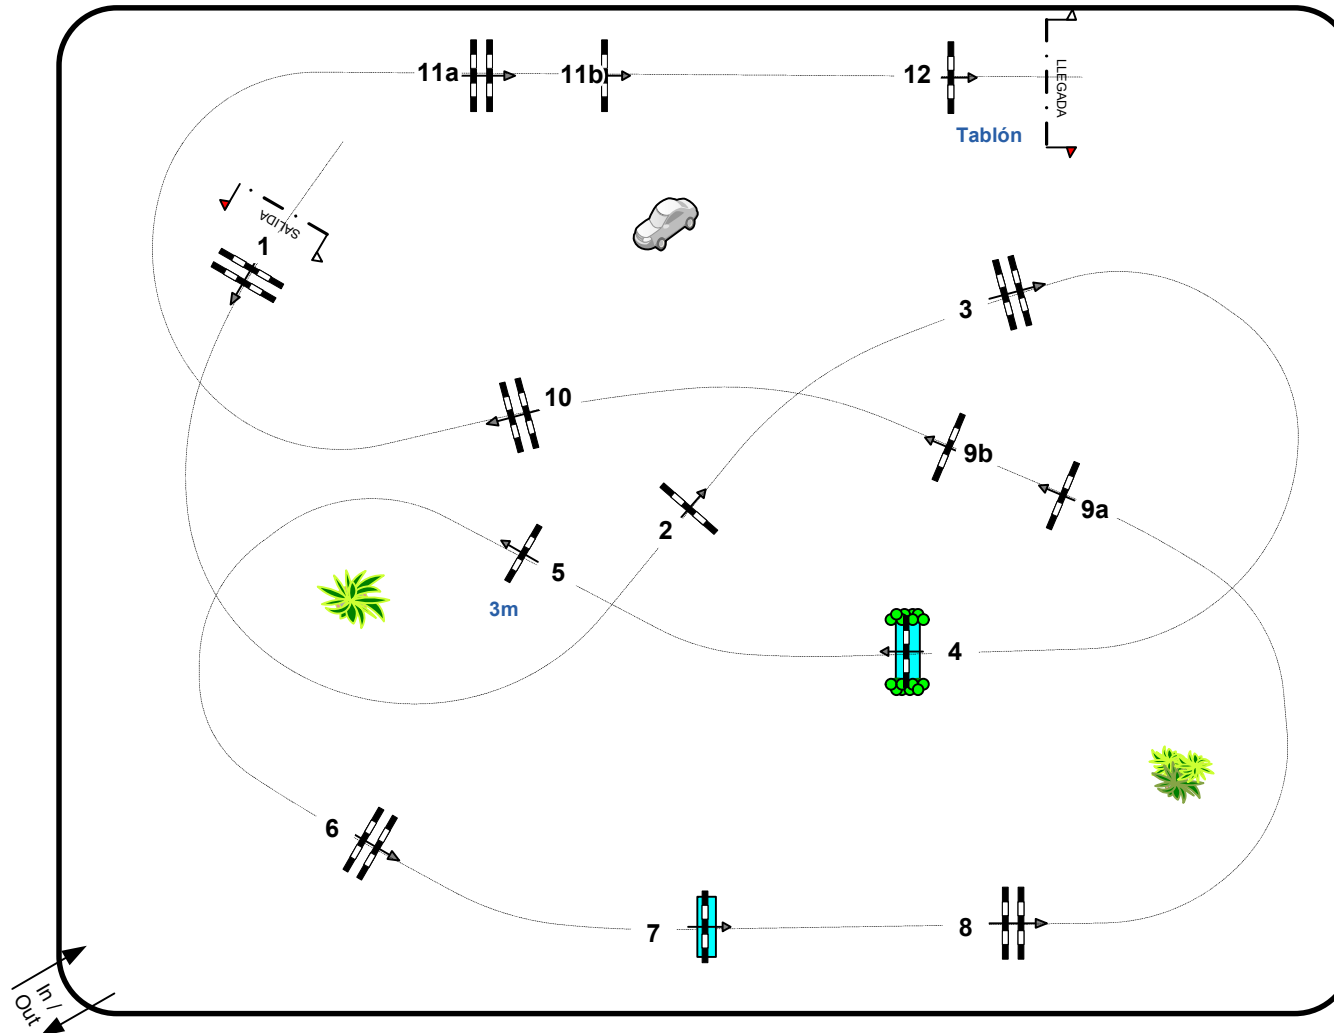

21/06/2024

Table: A
National RG:
FEI RG / Art. 238.2.1
Height: 1,00 m

Speed: 325 m/min

Length: 0 m
Time allowed: 0 sec
Time limit: 0 sec

Obstacles: 11
Efforts: 13
Penalty sec
Closed combination:

:

C.D: Maite Guaita / Team