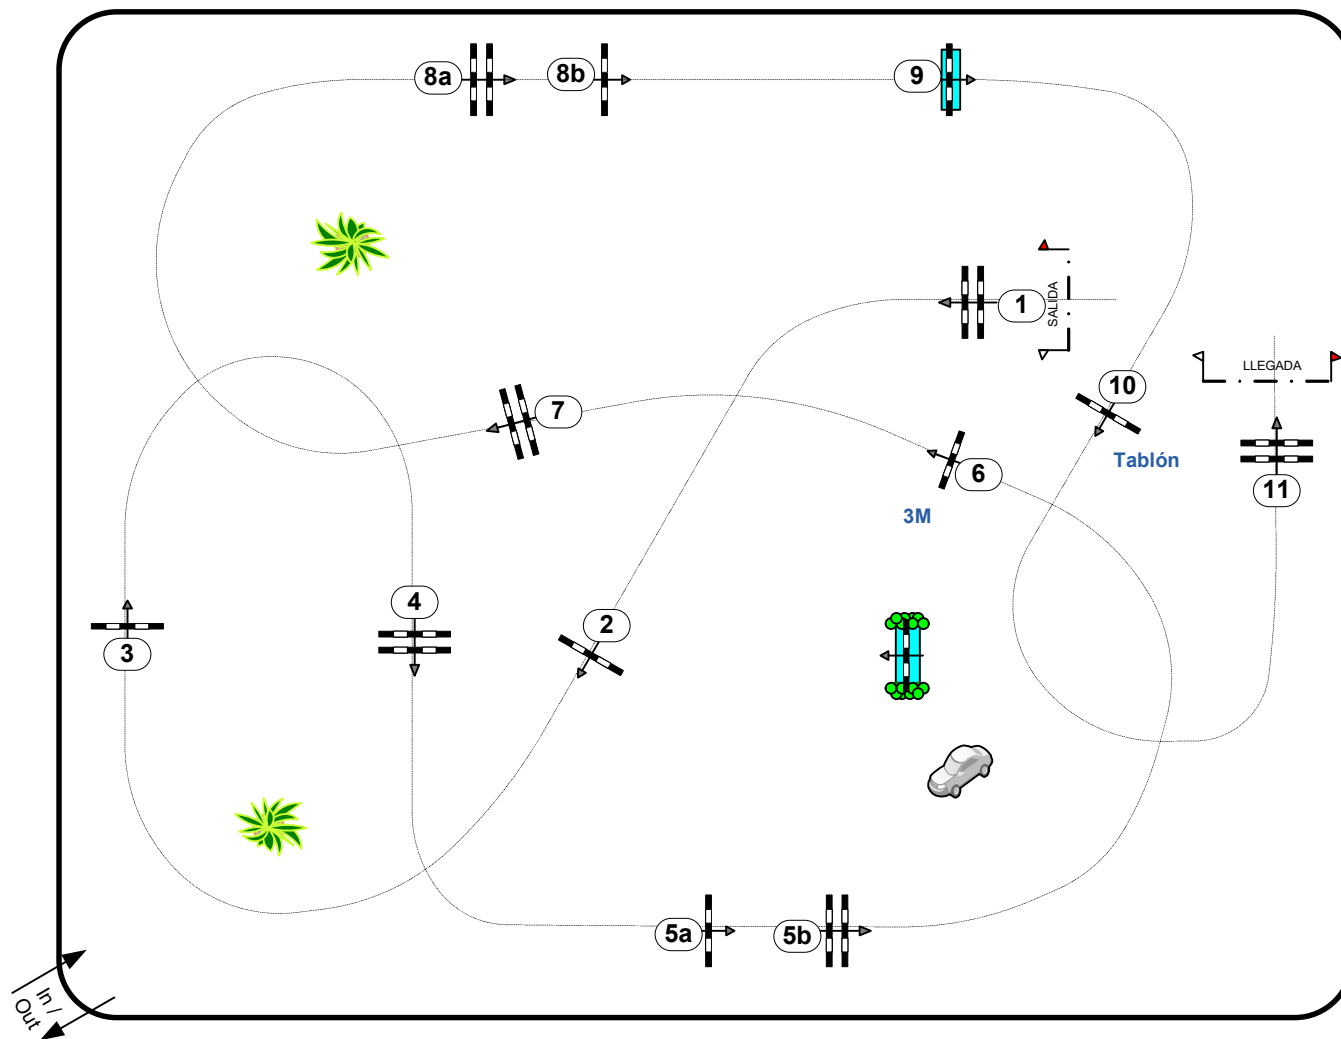

21/06/2024

Table: A  
National RG:  
FEI RG / Art. 238.2.1  
Height: 1,05 m

Speed: 325 m/min

Length: 0 m  
Time allowed: 0 sec  
Time limit: 0 sec

Obstacles: 11  
Efforts: 13  
Penalty sec  
Closed combination: