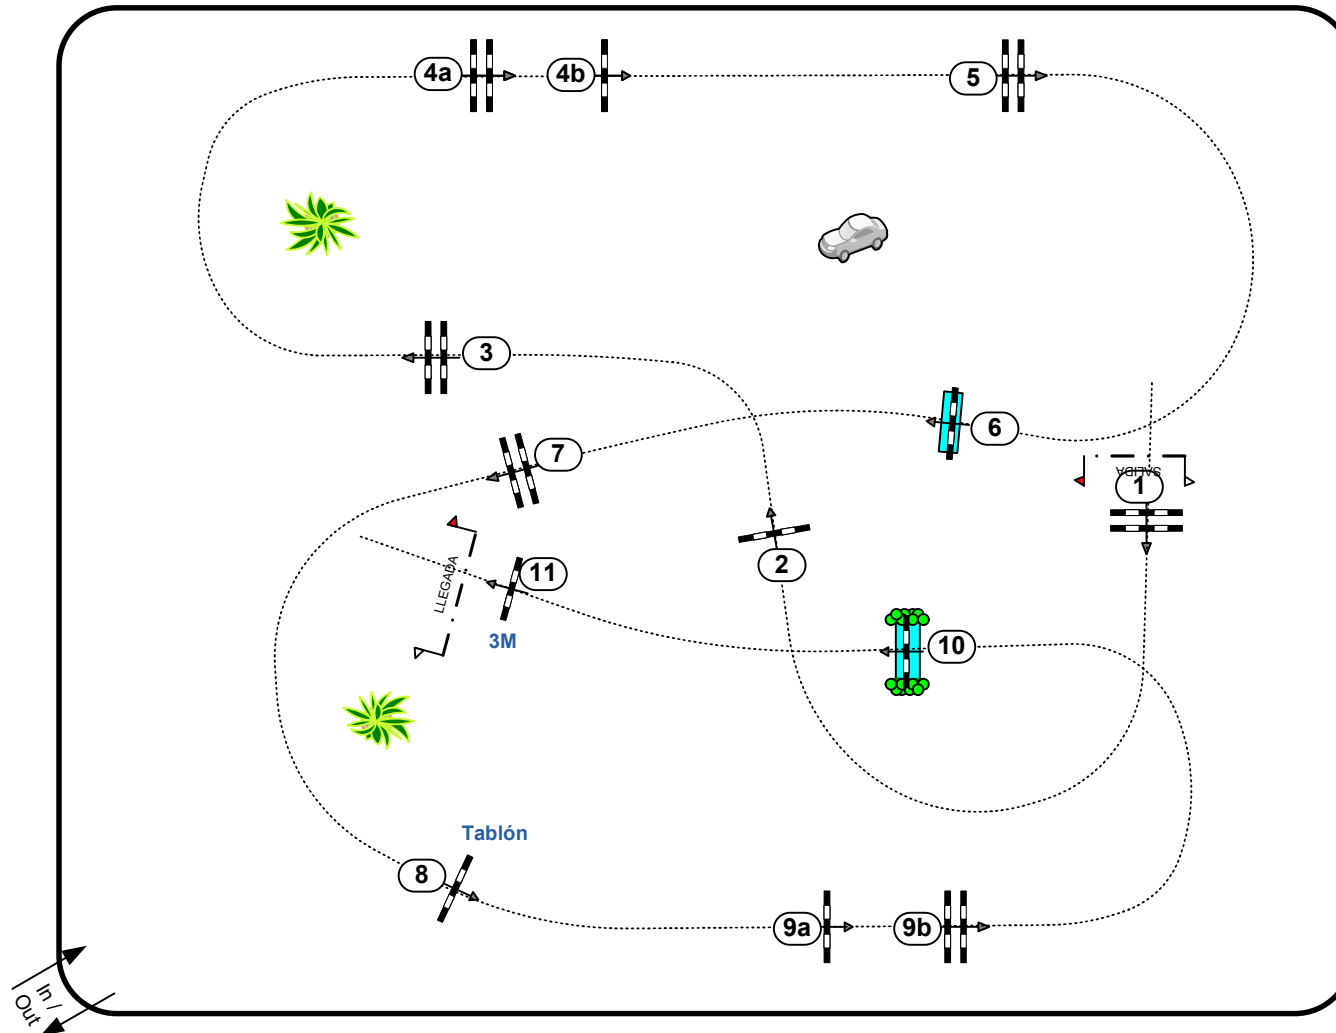

21/06/2024

Table: A
National RG:
FEI RG / Art. 238.2.1
Height: 1,10 m

Speed: 350 m/min

Length: 0 m
Time allowed: 0 sec
Time limit: 0 sec

Obstacles: 11
Efforts: 13
Penalty sec
Closed combination:

:

C.D: Maite Guaita / Team