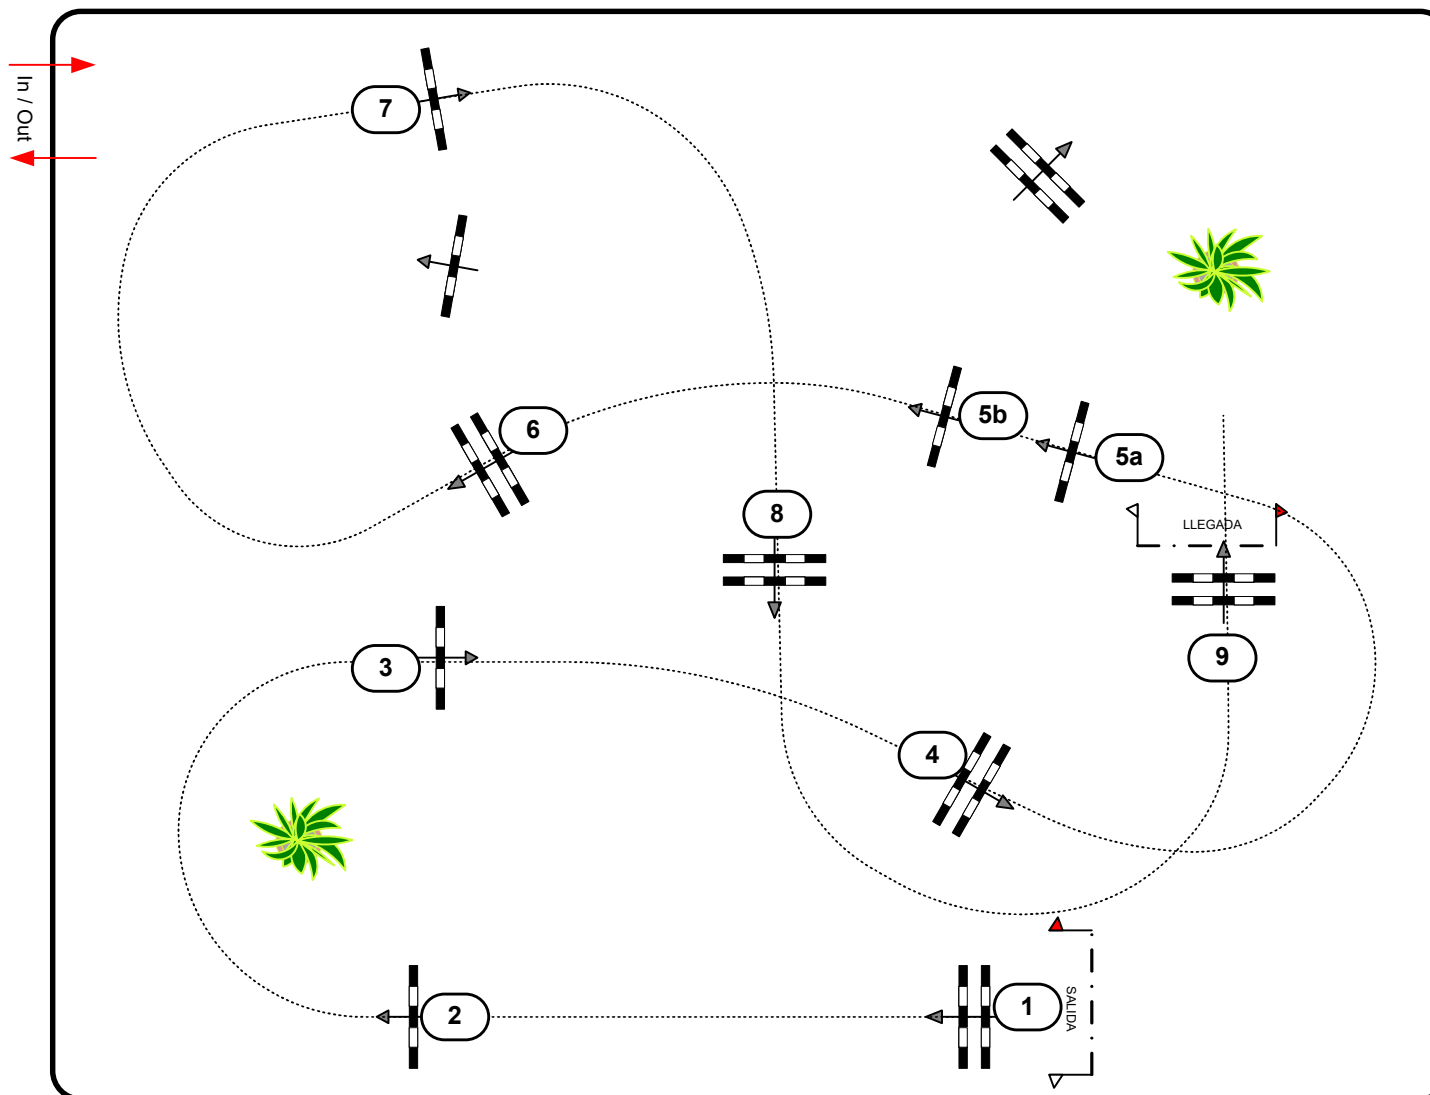

22/06/2024

Table: A
National RG:
FEI RG / Art. 238.2.1
Height: 0,50 m

Speed: 230 m/min

Length: 260 m
Time allowed: 68 sec
Time limit: 136 sec

Obstacles: 10
Efforts:
Penalty sec
Closed combination:

1st Jump-off:
1 4 5a 6b 6 7 8

Length: 200 m
Time allowed: 53 sec
Time limit: 106 sec

2nd Jump-off:

Length: 0 m
Time allowed: 0 sec
Time limit: 0 sec

SCALE 1:350

JURADO

C.D: Maite Guaita / Team