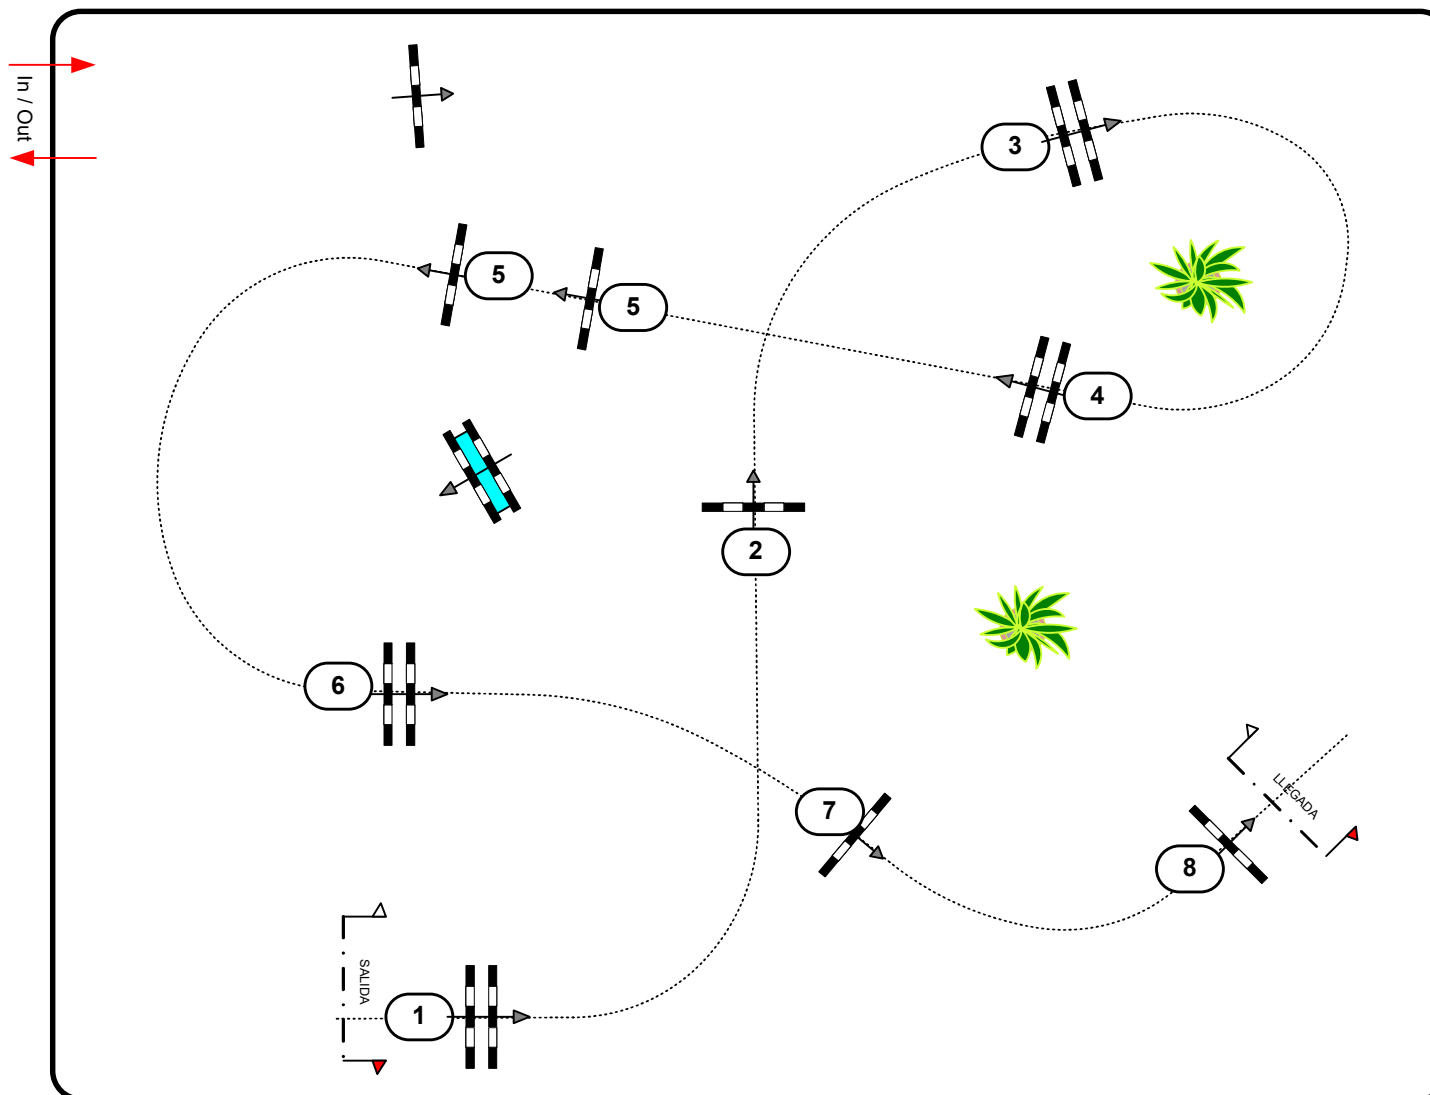

CAMPEONATO DE ESPAÑA PONIS

DOMA CLÁSICA · CCE · SALTO DE OBSTÁCULOS 2024

CECYL · SEGOVIA, 20 AL 27 JUNIO

NOS
IMPULSA

Junta de
Castilla y León

centro
ecuestre
de Castilla y León

Class No.: **A***

2ª CALIFICATIVA

DOS MANGAS IGUALES

21/06/2024

Table: A

National RG:

FEI RG / Art. 273.3.3.1

Height: 0,55 m

Speed: 230 m/min

Length: 0 m

Time allowed: 0 sec

Time limit: 0 sec

Obstacles: 8

Efforts: 9

Penalty sec

Closed combination:

1st Jump-off:

1 2 3 4 5a 5b 6

Length: 150 m

Time allowed: 40 sec

Time limit: 80 sec

2nd Jump-off:

Length: 0 m

Time allowed: 0 sec

Time limit: 0 sec

SCALE 1:350

JURADO

C.D: Maite Guaita / Team