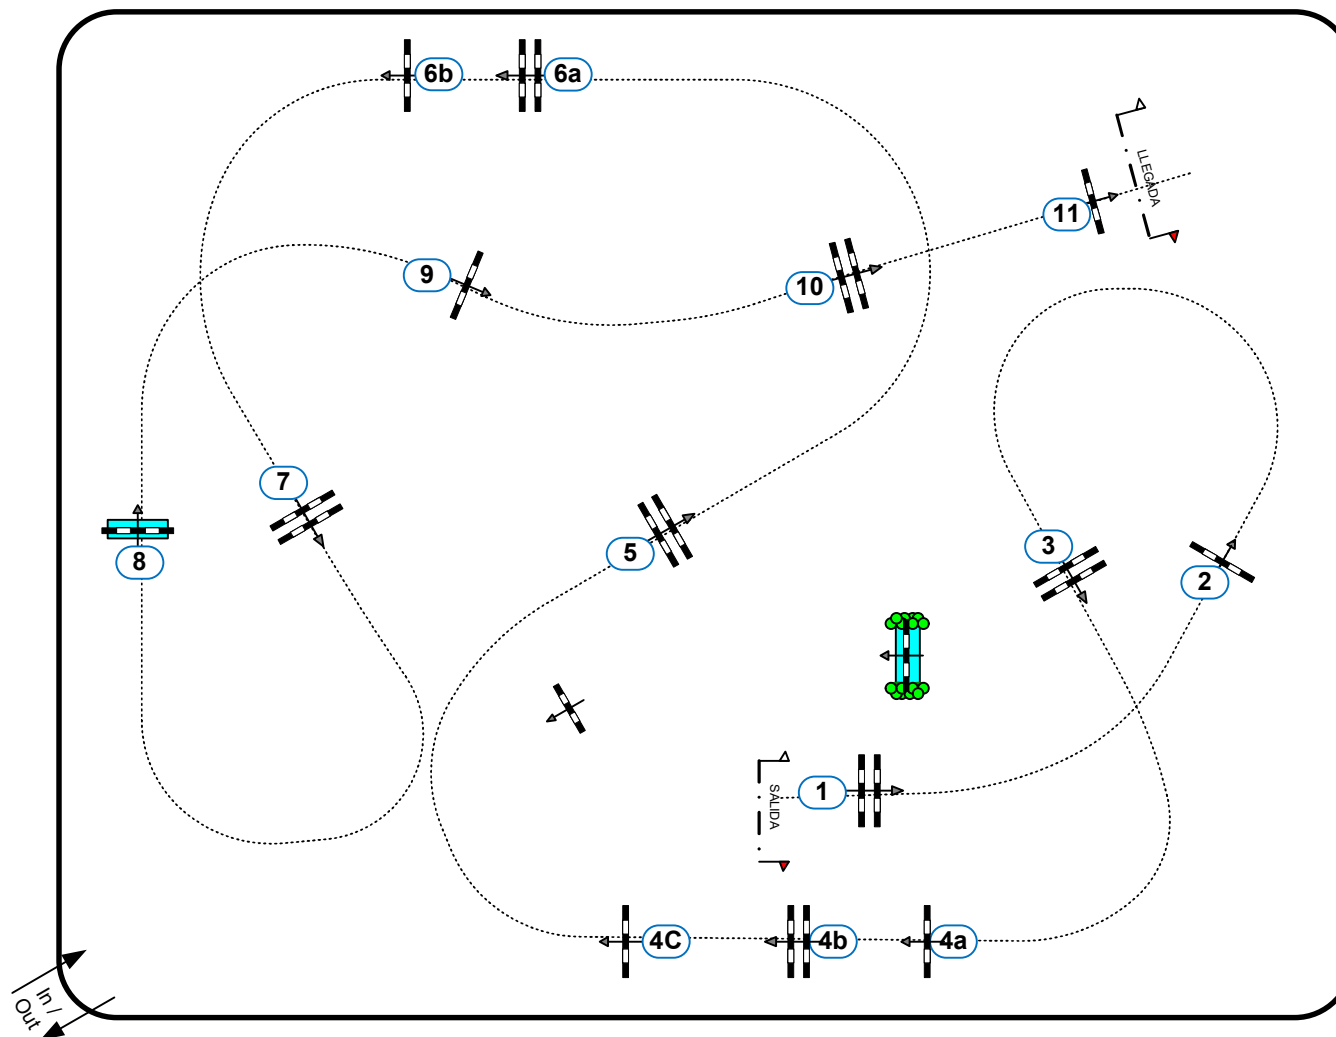

22/06/2024

Table: A
National RG:
FEI RG / Art. 238.2.1
Height: 0,90 0,95 m

Speed: 300 m/min

Length: 460 m
Time allowed: 92 sec
Time limit: 184 sec

Obstacles: 11
Efforts: 14
Penalty sec
Closed combination:

1st Jump-off:
1 2 3 4a 4b 5 6b

Length: 220 m
Time allowed: 44 sec
Time limit: 88 sec

2nd Jump-off:

Length: 0 m
Time allowed: 0 sec
Time limit: 0 sec

C.D: Maite Guaita / Team