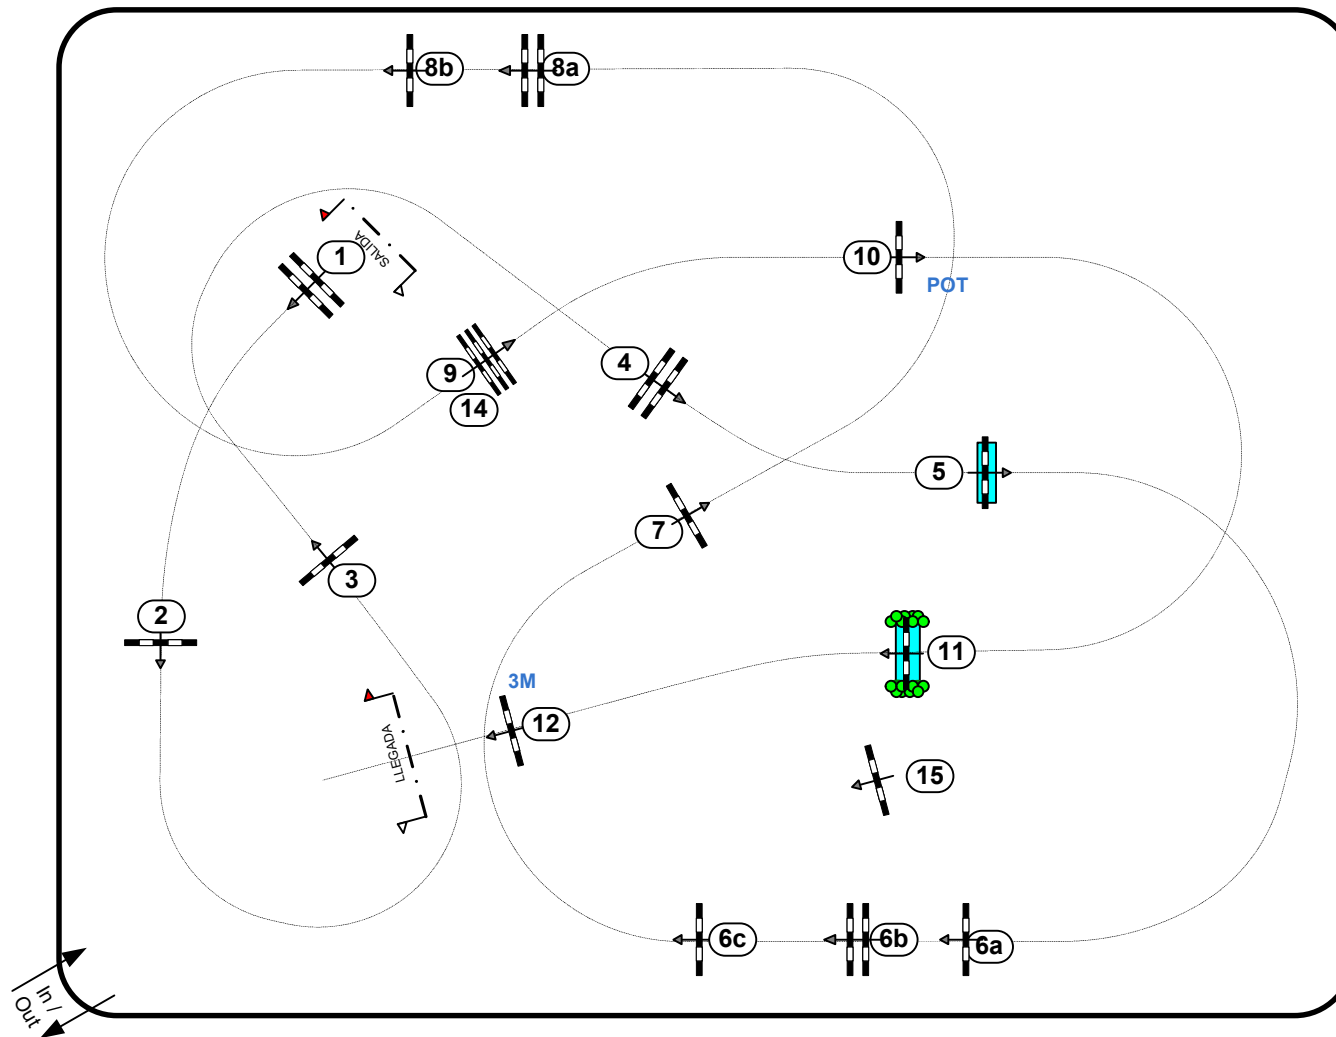

CAMPEONATO DE ESPAÑA PONIS

DOMA CLÁSICA · CCE · SALTO DE OBSTÁCULOS 2024

CECYL · SEGOVIA, 20 AL 27 JUNIO

Class No.: **C***

2ª CALIFICATIVA

DOS MANGAS IGUALES

23/06/2024

Table: A
National RG:
FEI RG / Art. 273.3.3.1
Height: 105 m

Speed: 325 m/min
Length: 0 m
Time allowed: 0 sec
Time limit: 0 sec

Obstacles: 12
Efforts: 15
Penalty sec
Closed combination:

1st-4th Jump-off:
6b 7 8a 8b 14 10 15
Length: 270 m
Time allowed: 50 sec
Time limit: 100 sec

2nd Jump-off:
Length: 0 m
Time allowed: 0 sec
Time limit: 0 sec

C.D: Maite Guaita / Team