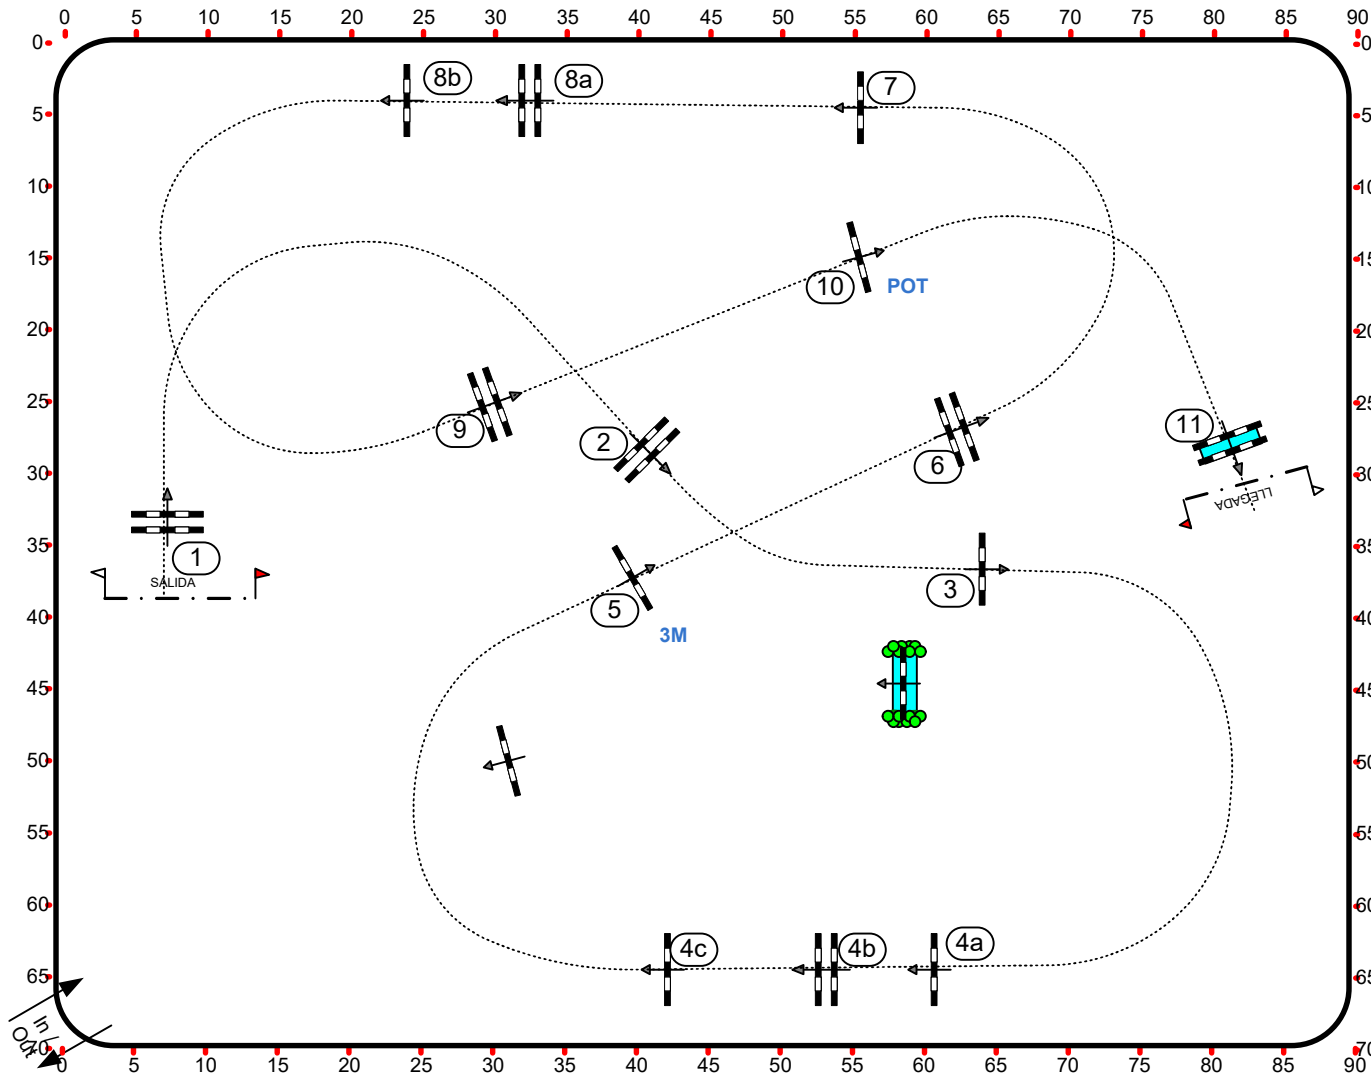

CAMPEONATO DE ESPAÑA PONIS

DOMA CLÁSICA · CCE · SALTO DE OBSTÁCULOS 2024

CECYL · SEGOVIA, 20 AL 27 JUNIO

23/06/2024

Class No.: **D0*** 2ª CALIFICATIVA A con cronometro sin desempate

00:00

Table: A
National RG:
FEI RG / Art. 238.2.1
Height: 1,05 1,10 m

Speed: 325 m/min

Length: 0 m
Time allowed: 0 sec
Time limit: 0 sec

Obstacles: 11
Efforts: 14

Penalty sec
Closed combination:

1st Jump-off:
1 2 3 4a 4b 5 8B

Length: 220 m
Time allowed: 41 sec
Time limit: 82 sec

2nd Jump-off:

Length: 0 m
Time allowed: 0 sec
Time limit: 0 sec

C.D: Maite Guaita / Team