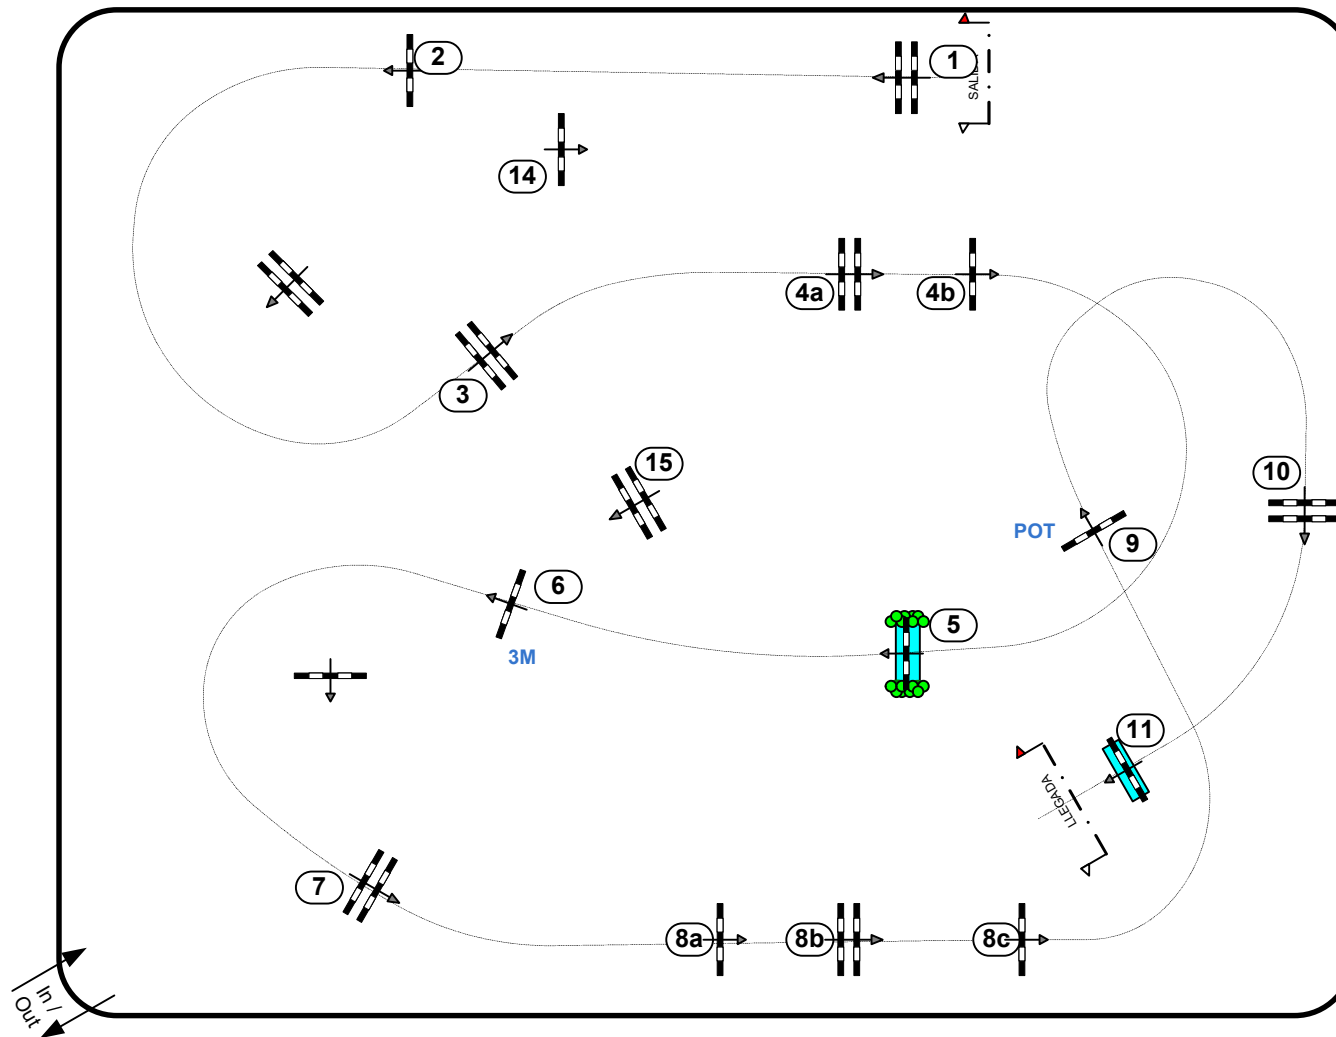

CAMPEONATO DE ESPAÑA PONIS

DOMA CLÁSICA · CCE · SALTO DE OBSTÁCULOS 2024

CECYL · SEGOVIA, 20 AL 27 JUNIO

23/06/2024

Class No.: **D*** 2ª CALIFICATIVA A con cronometro sin desempate

Table: A
National RG:
FEI RG / Art. 238.2.1
Height: 115 m

Speed: 350 m/min
Length: 0 m
Time allowed: 0 sec
Time limit: 0 sec

Obstacles: 11
Efforts: 14
Penalty sec
Closed combination:

1st Jump-off:
14 15 8a 8b 9 10 11
Length: 230 m
Time allowed: 40 sec
Time limit: 80 sec

2nd Jump-off:
Length: 0 m
Time allowed: 0 sec
Time limit: 0 sec

C.D: Maite Guaita / Team