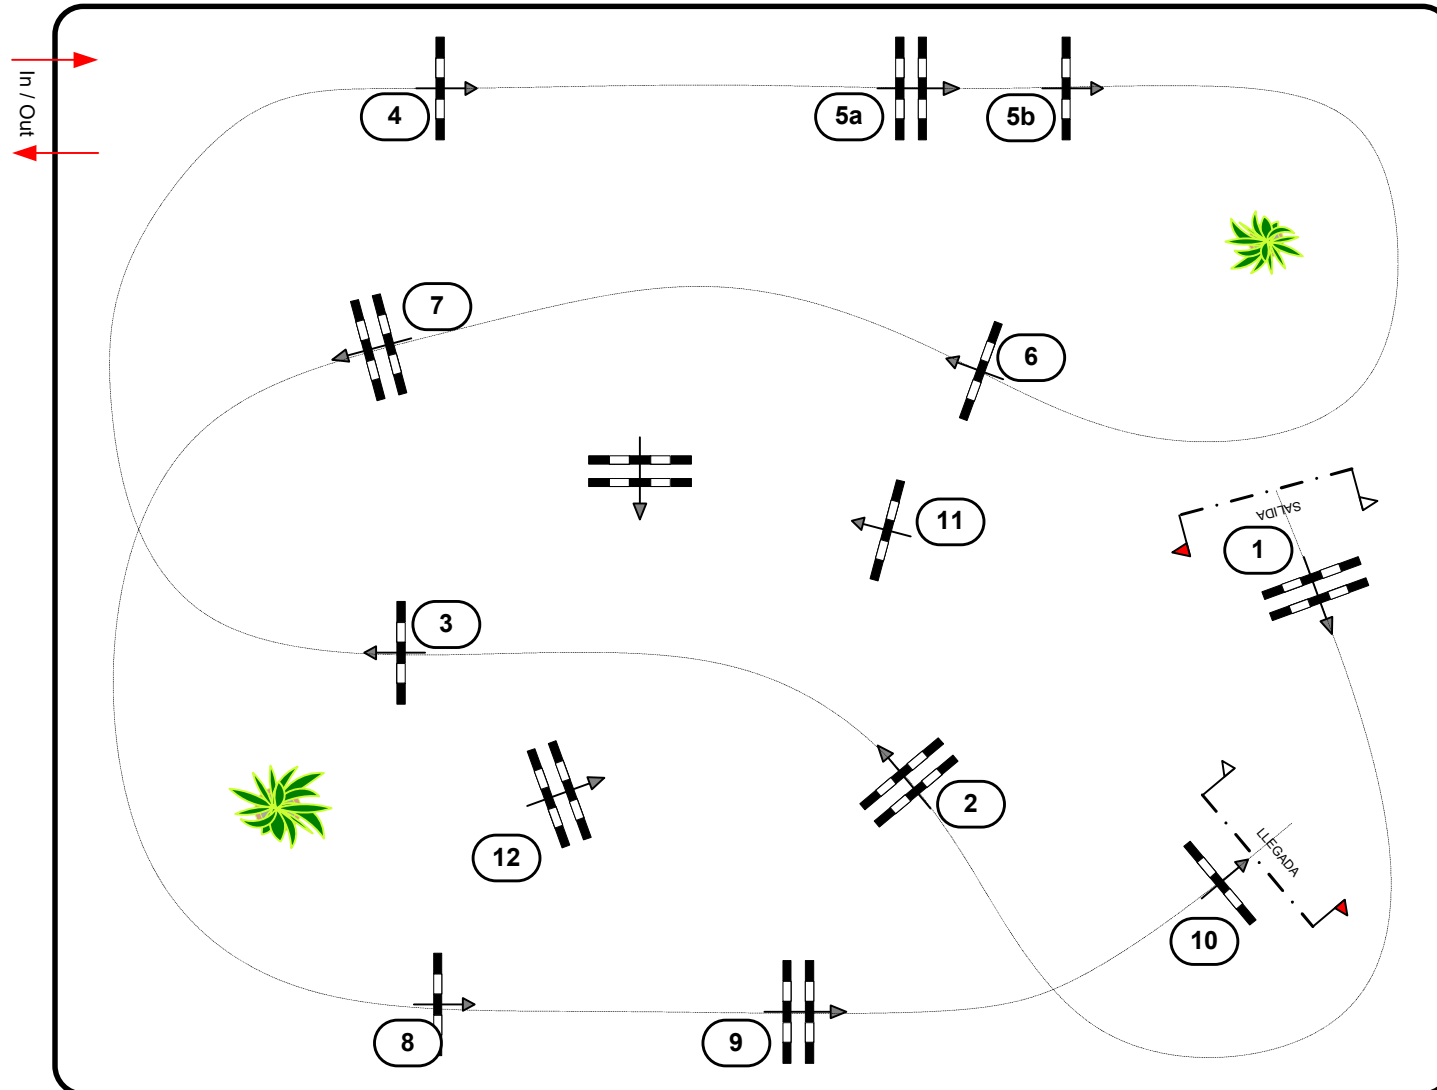

**23/06/2024**

Table: A  
National RG:  
FEI RG / Art. 238.2.1  
Height: 0,50 m

Speed: 230 m/min

Length: 295 m  
Time allowed: 77 sec  
Time limit: 154 sec

Obstacles: 10  
Efforts: 11  
Penalty sec  
Closed combination:

1st Jump-off:  
2 3 4 5a 5b 6 7

Length: 170 m  
Time allowed: 45 sec  
Time limit: 90 sec

2nd Jump-off:

Length: 0 m  
Time allowed: 0 sec  
Time limit: 0 sec

*C.D: Maite Guaita / Team*

JURADO

SCALE 1:350