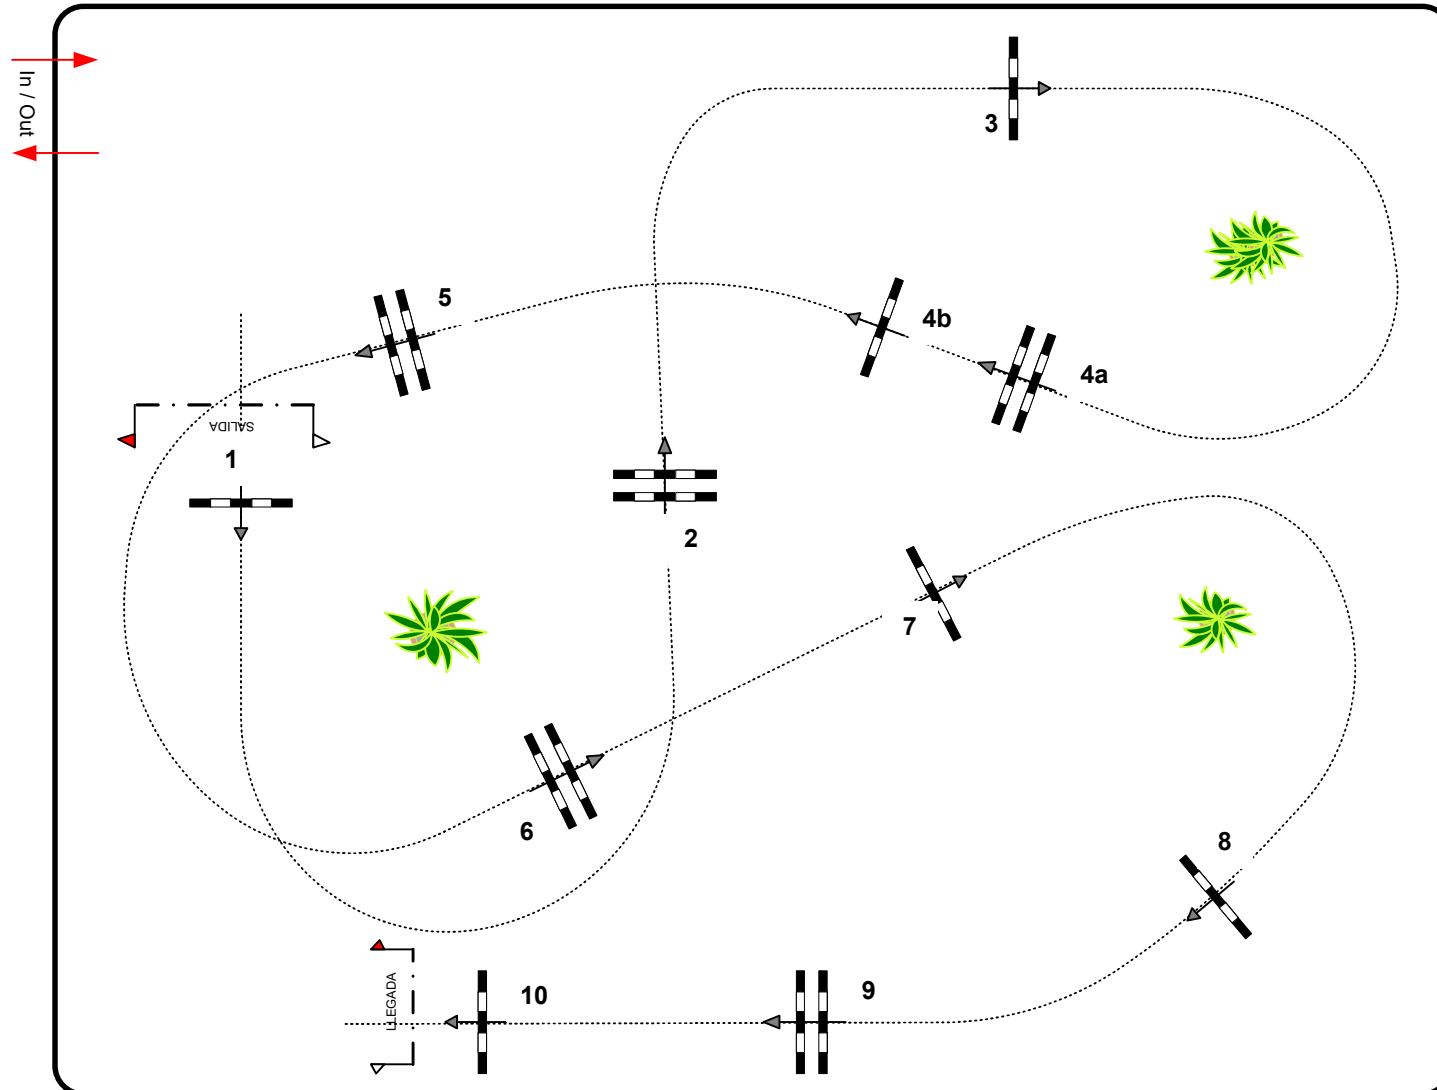

**23/06/2024**

Table: A  
National RG:  
FEI RG / Art. 238.2.1  
Height: 0,60 m

Speed: 250 m/min

Length: 0 m  
Time allowed: 0 sec  
Time limit: 0 sec

Obstacles: 10  
Efforts: 11  
Penalty sec  
Closed combination:

1st Jump-off:  
1 2 3 4a 4b 7 9

Length: 210 m  
Time allowed: 51 sec  
Time limit: 102 sec

2nd Jump-off:

Length: 0 m  
Time allowed: 0 sec  
Time limit: 0 sec

**C.D: Maite Guaita / Team**

JURADO

SCALE 1:350