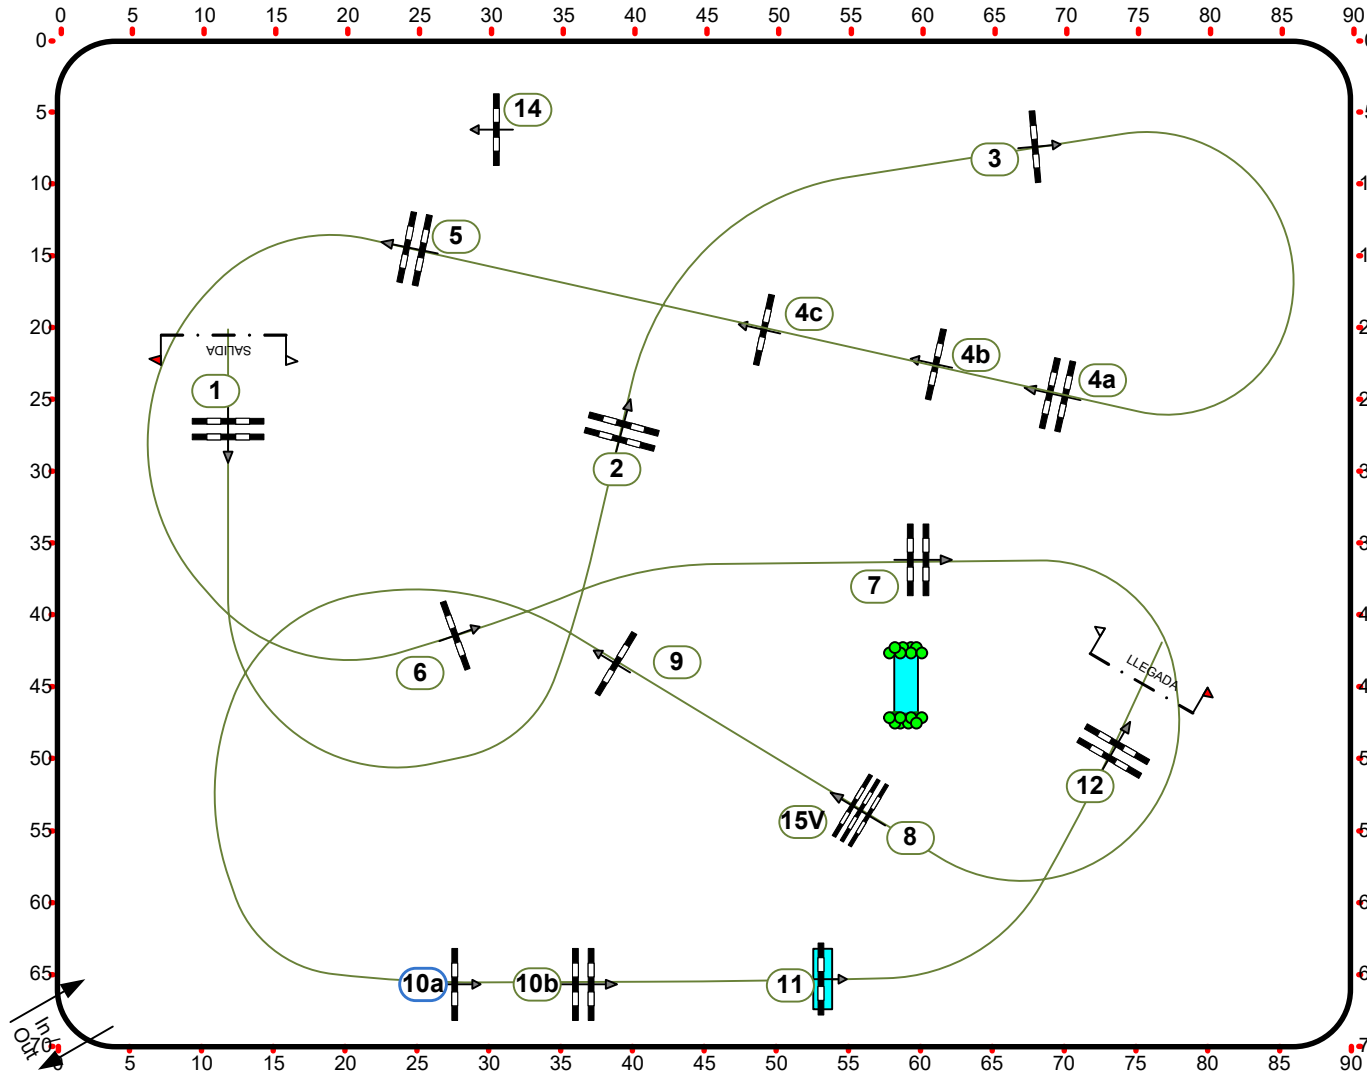

## DOMA CLÁSICA - CCE - SALTO DE OBSTÁCULOS 2024

CECYL - SEGOVIA, 20 AL 27 JUNIO

Class No.: **C0\***

**FINAL**

A con cronometro con desempate

**23/06/2024**  
00:00

Table: A  
National RG:  
FEI RG / Art. 238.2.1  
Height: 0,95 m

Speed: 300 m/min

Length: 450 m  
Time allowed: 90 sec  
Time limit: 180 sec

Obstacles: 12  
Efforts: 15  
Penalty sec  
Closed combination:

1st Jump-off:  
**14 1 2 3 4a 4b 15**  
Length: 180 m  
Time allowed: 36 sec  
Time limit: 72 sec

2nd Jump-off:  
Length: 0 m  
Time allowed: 0 sec  
Time limit: 0 sec

**C.D: Maite Guaita / Team**