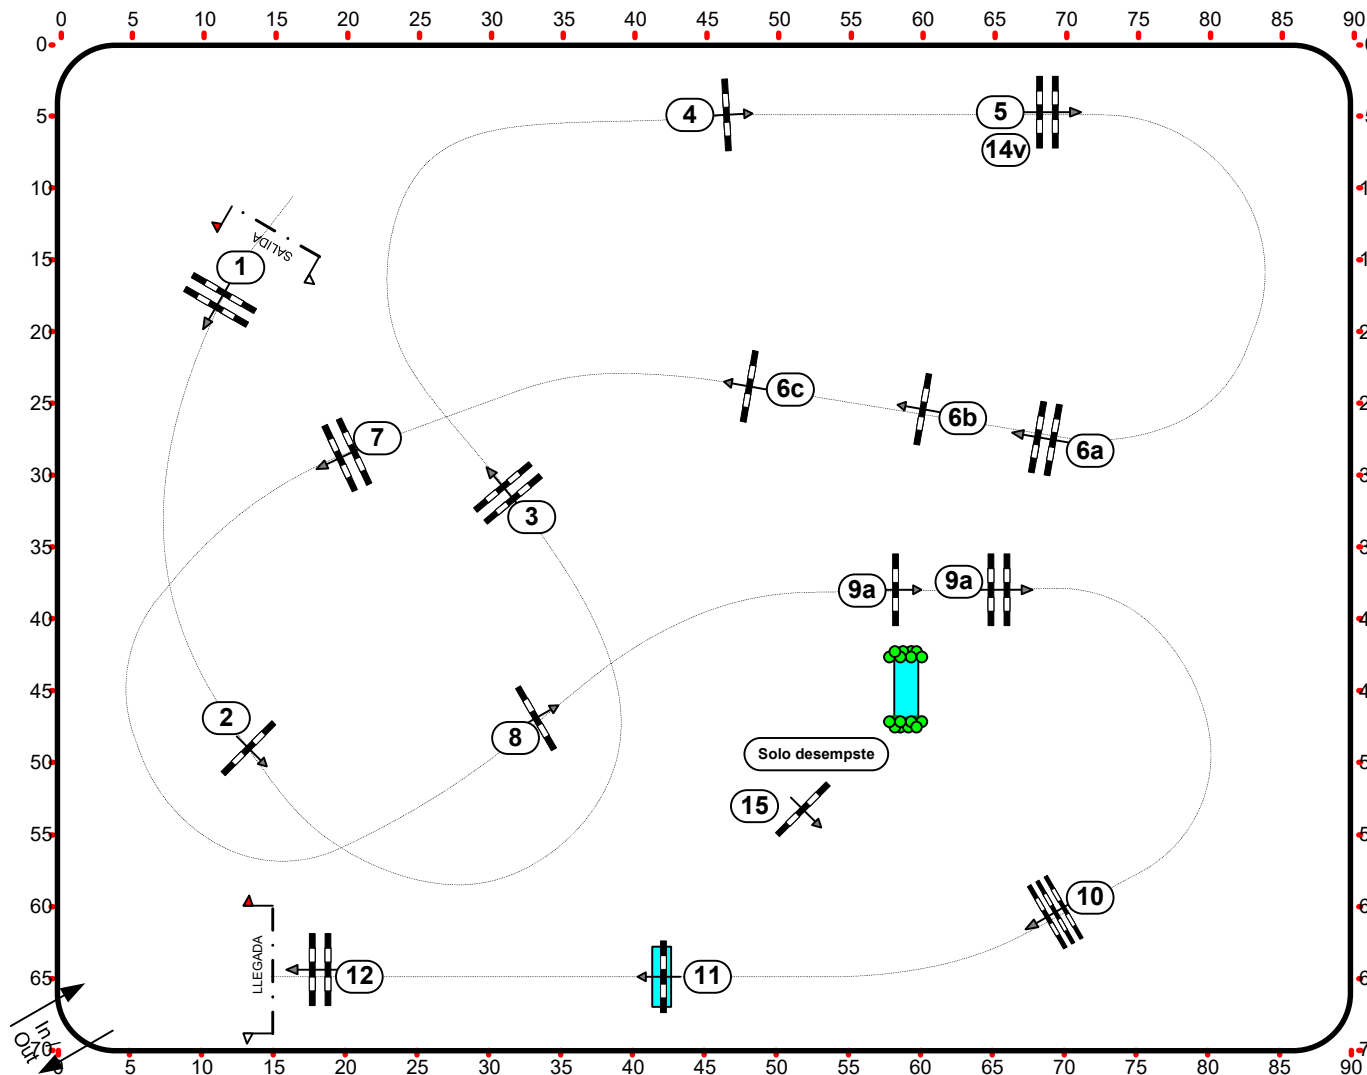

## DOMA CLÁSICA - CCE - SALTO DE OBSTÁCULOS 2024

CECYL · SEGOVIA, 20 AL 27 JUNIO

Class No.: **DO\***

**FINAL**

**A con cronometro con desempate**

**23/06/2024**

Table: A  
National RG:  
FEI RG / Art. 238.2.1  
Height: 1,10 m

Speed: 325 m/min

Length: 0 m  
Time allowed: 0 sec  
Time limit: 0 sec

Obstacles: 12  
Efforts: 15  
Penalty sec  
Closed combination:

1st Jump-off:

1 2 3 14 6a 6b 15

Length: 240 m  
Time allowed: 45 sec  
Time limit: 90 sec

2nd Jump-off:

Length: 0 m  
Time allowed: 0 sec  
Time limit: 0 sec

**C.D: Maite Guaita / Team**