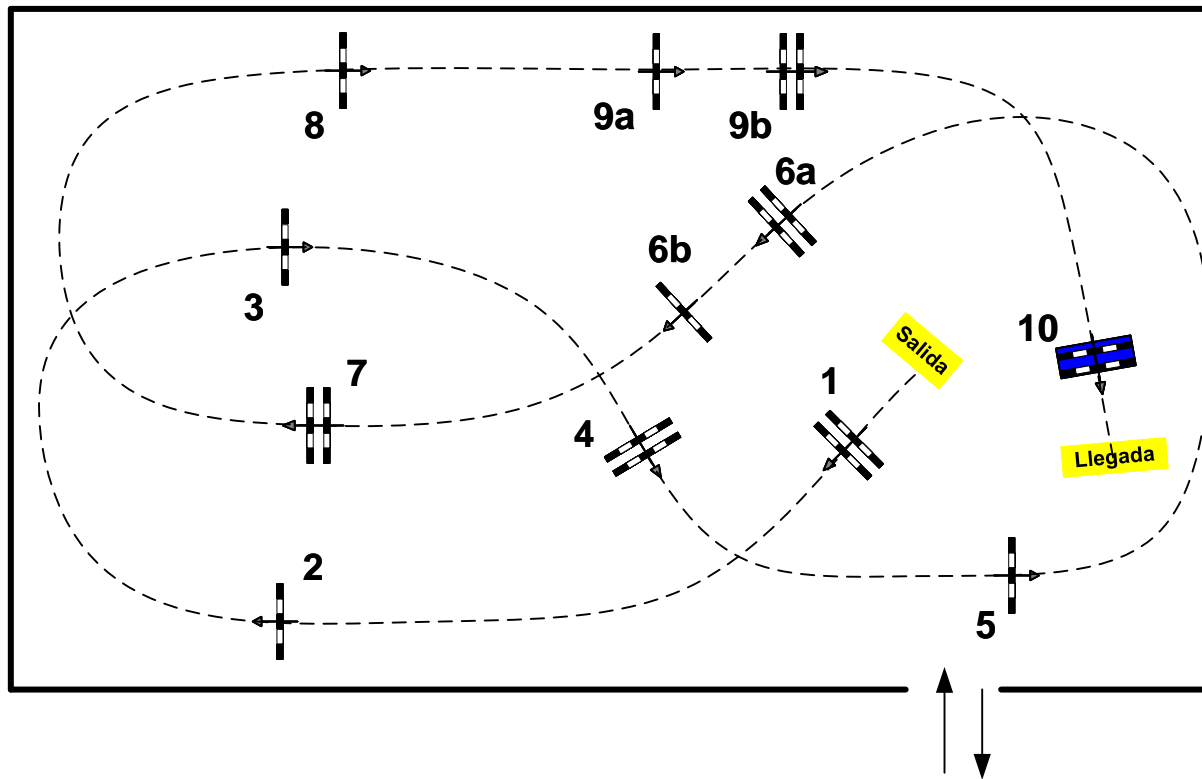

CAMPEONATO DE ASTURIAS SALTO DE OBSTÁCULOS 2026

Table: A	Speed: 0 m/min	Obstacles: 10	1st Jump-off: 1.2.3.4.6b.9a,9b,10
National RG:	Length: 0 m	Efforts: 12	Length: 0 m
FEI RG / Art. 238.2.1	Time allowed: 0 sec	Penalty sec:	Time allowed: 0 sec
Height: Ponis D,D2 m	Time limit: 0 sec	Closed combination:	Time limit: 0 sec

Posible desempate para medallas en Ponis C