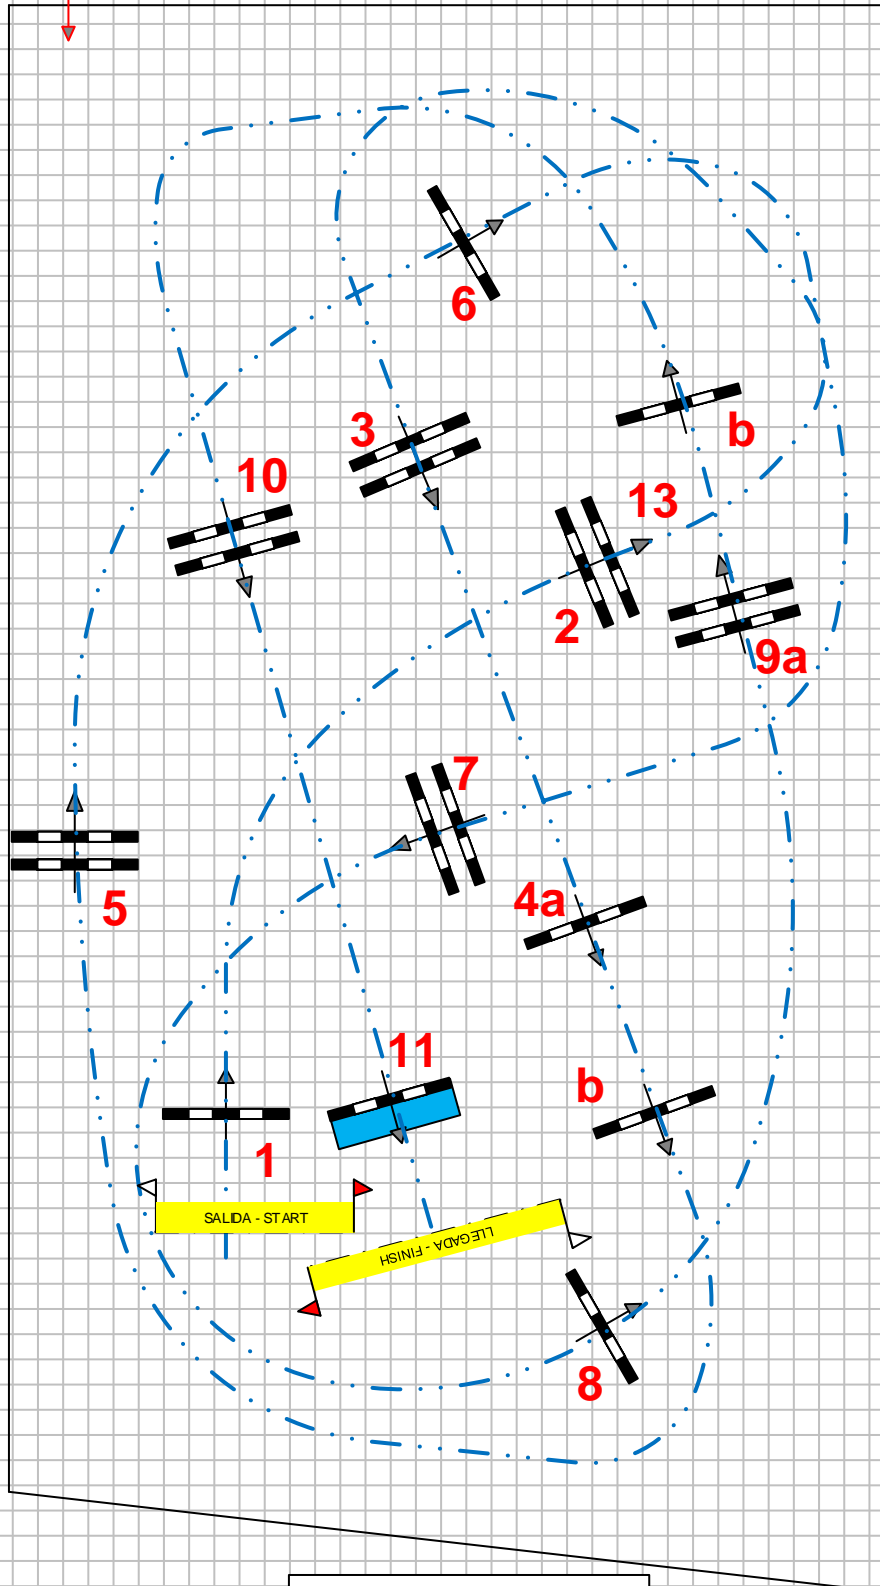

PRUEBA: PONIS B Y B3

Table: A	Speed: 300 m/min	Obstacles: 11	1st Jump-off:
4A,5,6,13,9AB Y 11			
National RG: ACC+ DESEMPATE	Length:	0 m	Efforts: 13
m			Length:
FEI RG / Art. 238.2.2	Time allowed: 0 sec	Penalty sec:	Time allowed: 0 sec
Height: 0,80 m	Time limit: 0 sec	Closed combination:	Time limit: 0 sec

SABADO 30 SEPT

PONIS B ACC + DESEMPATE

JUMP OFF PONIS B 4a,5,6,13,9ab y 11

PONIS B3 ACC Vel: 250m/min TC TL

CD TEAM:
David Veloso
Paloma Aldir
Silvia Diaz
Alba Montero

JURADO